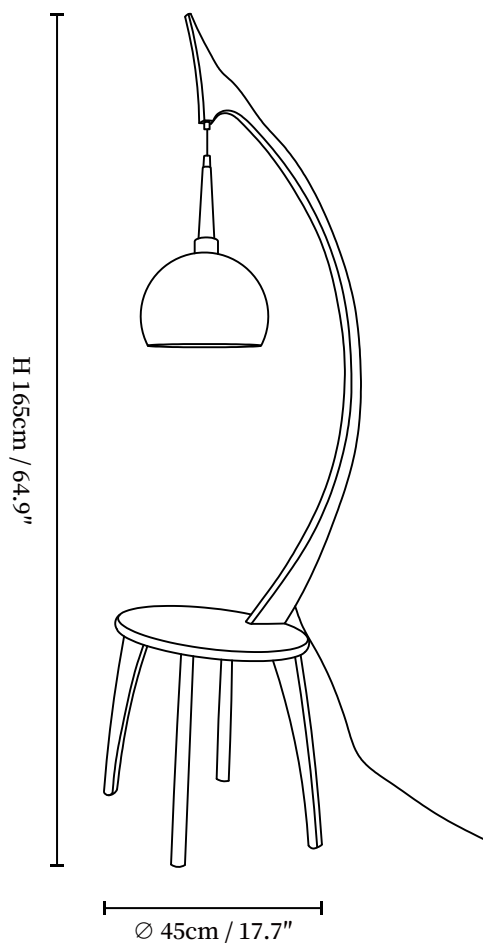

SPECIFICATION SHEET

SPECIFICATION DETAILS

*For custom options, consult factory for details

Fixture Dimensions	D 17.7" x H 64.9"
Light source	E26 or E27 (bulb not included)
Wattage	MAX 40W incandescent bulb or LED equivalent.
Voltage	AC 110-240V
Dimming	Compatible with dimmable bulbs (bulb not included)
Control method	In line ON / OFF switch.
Finishes	Walnut Color.
Shade Details	Caramel color.
Material	Metal, Glass, Wood.
Cord Length	Supplied with switched plug cord, length ~59.1" (150cm).