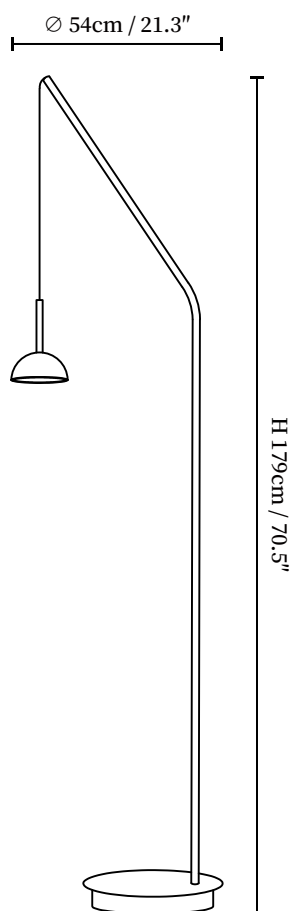

SPECIFICATION SHEET

SPECIFICATION DETAILS

*For custom options, consult factory for details

Fixture Dimensions	D 21.3" x H 70.5"
Light source	Integrated LED
Wattage	~5W
Voltage	AC 110-240V
Dimming	Not supported
CRI(Ra)	90+CRI
LED Rated Life	30000 hours
Control method	In line ON / OFF switch.
Color Temperature	Warm Light (3000K), Neutral Light (4000K), Cool Light (6000K)
Finishes	Black.
Shade Details	Black.
Material	Metal.
Cord Length	Supplied with switched plug cord, length ~59.1" (150cm).