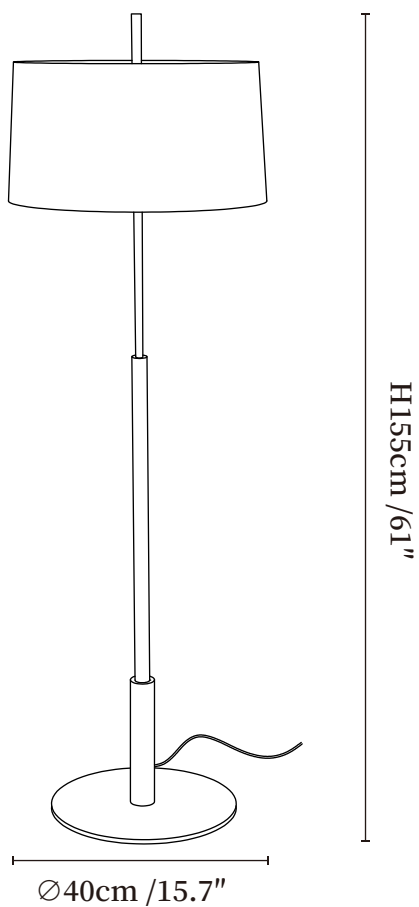

SPECIFICATION SHEET

SPECIFICATION DETAILS

*For custom options, consult factory for details

Fixture Dimensions	Ø 15.7" x H 61"
Light source	E26 or E27 (bulb not included)
Wattage	MAX 40W incandescent bulb or LED equivalent.
Voltage	AC 110-240V
Dimming	Compatible with dimmable bulbs (bulb not included)
Control method	In line ON / OFF switch.
Finishes	Nickel.
Shade Details	White.
Material	Metal, Fabric.
Cord Length	Supplied with switched plug cord, length ~59" (150cm).