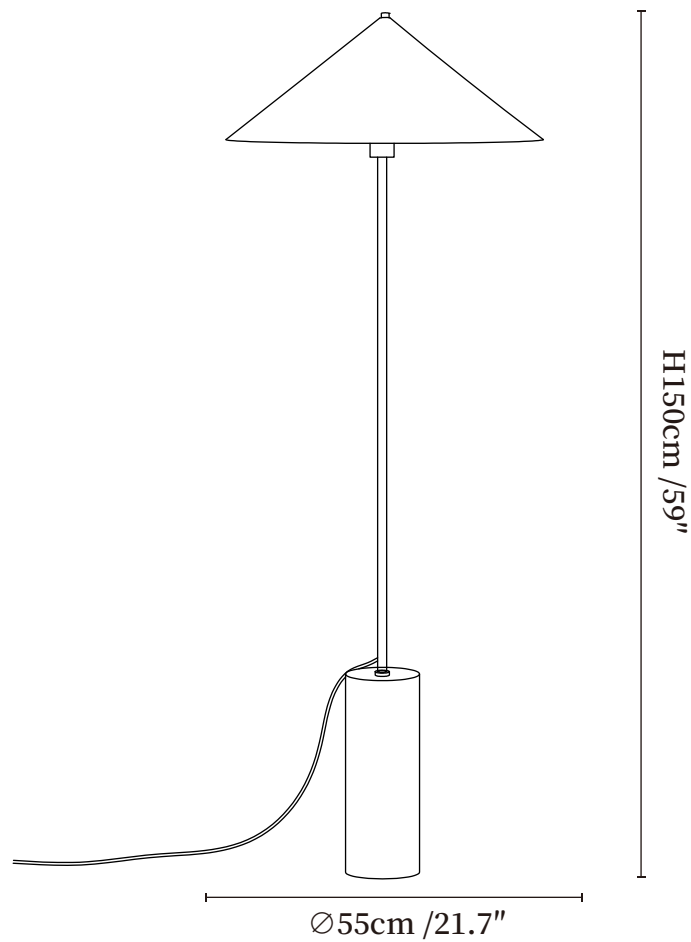

SPECIFICATION SHEET

SPECIFICATION DETAILS

*For custom options, consult factory for details

Fixture Dimensions	Ø 27.5" x H 62.9"
Light source	E26 or E27 (bulb not included)
Wattage	MAX 40W incandescent bulb or LED equivalent.
Voltage	AC 110-240V
Dimming	Compatible with dimmable bulbs (bulb not included)
Control method	In line ON / OFF switch.
Finishes	Black, Gold.
Shade Details	White, Natrue Rattan.
Material	Marble, Metal, Rattan, Fabric.
Cord Length	Supplied with switched plug cord, length ~59" (150cm).

SPECIFICATION SHEET

SPECIFICATION DETAILS

*For custom options, consult factory for details

Fixture Dimensions	Ø 21.7" x H 59"
Light source	E26 or E27 (bulb not included)
Wattage	MAX 40W incandescent bulb or LED equivalent.
Voltage	AC 110-240V
Dimming	Compatible with dimmable bulbs (bulb not included)
Control method	In line ON / OFF switch.
Finishes	Black, Gold.
Shade Details	White, Natrue Rattan.
Material	Marble, Metal, Rattan, Fabric.
Cord Length	Supplied with switched plug cord, length ~59" (150cm).