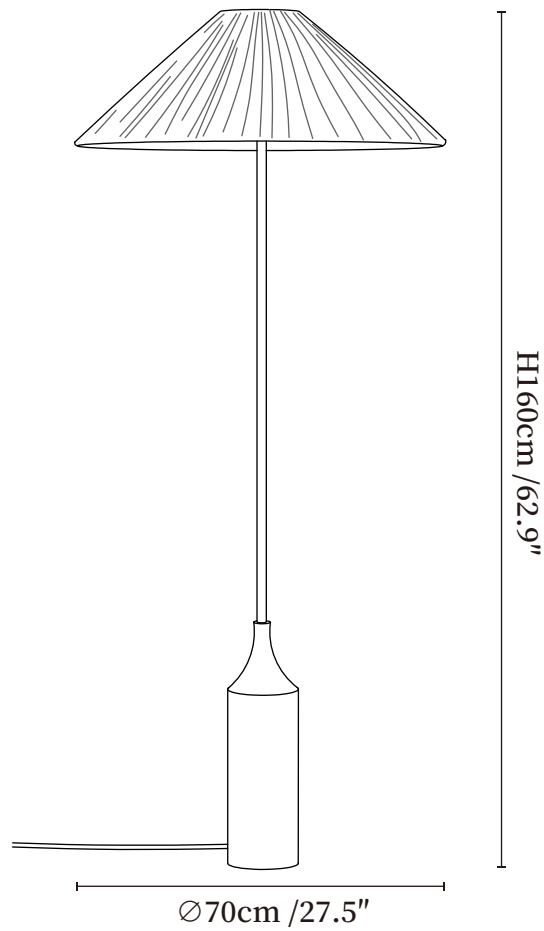

SPECIFICATION SHEET

SPECIFICATION DETAILS

*For custom options, consult factory for details

Fixture Dimensions	Ø 27.5" x H 62.9"
Light source	E26 or E27 (bulb not included)
Wattage	MAX 40W incandescent bulb or LED equivalent.
Voltage	AC 110-240V
Dimming	Compatible with dimmable bulbs (bulb not included)
Control method	In line ON / OFF switch.
Finishes	Black, Gold.
Shade Details	White, Natrue Rattan.
Material	Marble, Metal, Rattan, Fabric.
Cord Length	Supplied with switched plug cord, length ~59" (150cm).

SPECIFICATION SHEET

SPECIFICATION DETAILS

*For custom options, consult factory for details

Fixture Dimensions	Ø 21.7" x H 59"
Light source	E26 or E27 (bulb not included)
Wattage	MAX 40W incandescent bulb or LED equivalent.
Voltage	AC 110-240V
Dimming	Compatible with dimmable bulbs (bulb not included)
Control method	In line ON / OFF switch.
Finishes	Black, Gold.
Shade Details	White, Natrue Rattan.
Material	Marble, Metal, Rattan, Fabric.
Cord Length	Supplied with switched plug cord, length ~59" (150cm).