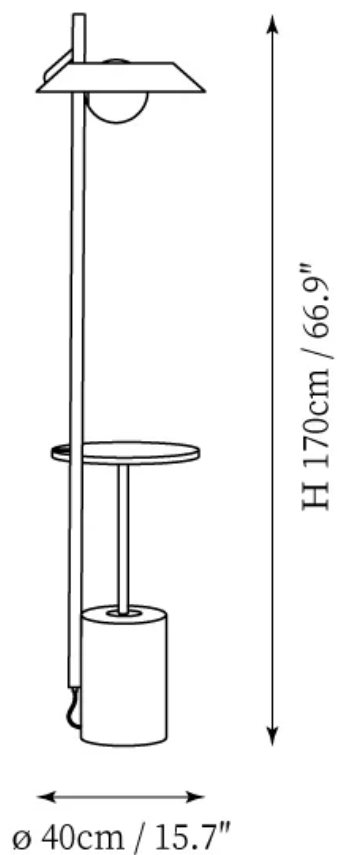

SPECIFICATION SHEET

SPECIFICATION DETAILS

*For custom options, consult factory for details

Fixture Dimensions	Ø 15.7" x H 66.9"
Light source	E14 (bulb not included)
Wattage	MAX 15W incandescent bulb or LED equivalent.
Voltage	AC 110-240V
Dimming	Compatible with dimmable bulbs (bulb not included)
Control method	In line ON / OFF switch.
Finishes	Walnut color, Grey.
Shade Details	Beige.
Material	Metal, Wood, Fabric, Cement.
Cord Length	Supplied with switched plug cord, length ~59" (150cm).