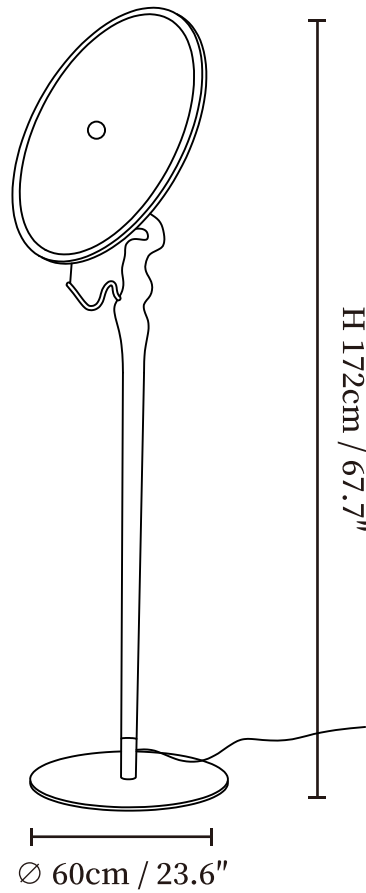

SPECIFICATION SHEET

SPECIFICATION DETAILS

*For custom options, consult factory for details

Fixture Dimensions	Ø 23.6" x H 67.7"
Light source	Integrated LED
Wattage	~ 5W incandescent bulb or LED equivalent.
Voltage	AC 110-240V
Dimming	Compatible with dimmable LED and dimmable bulbs.
Control method	In line ON / OFF switch.
CRI(Ra)	90+CRI
LED Rated Life	30000 hours
Color Temperature	Warm Light (3000K), Neutral Light (4000K), Cool Light (6000K)
Finishes	Wood color, Walnut color, Black.
Shade Details	White.
Material	Wood, Acrylic, Metal.
Cord Length	Supplied with switched plug cord, length ~59" (150cm).