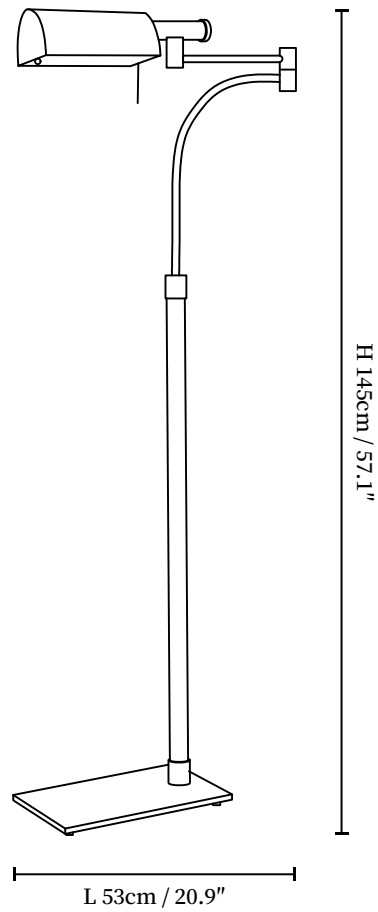

SPECIFICATION SHEET

SPECIFICATION DETAILS

*For custom options, consult factory for details

Fixture Dimensions	L 20.9" x H 57.1"
Light source	Integrated LED
Wattage	~5W
Voltage	AC 110-240V
Dimming	Not supported
CRI(Ra)	90+CRI
LED Rated Life	30000 hours
Control method	In line ON / OFF switch.
Color Temperature	Warm Light (3000K), Neutral Light (4000K), Cool Light (6000K)
Finishes	Black.
Shade Details	Black.
Material	Metal, Leather.
Cord Length	Supplied with switched plug cord, length ~59.1" (150cm).