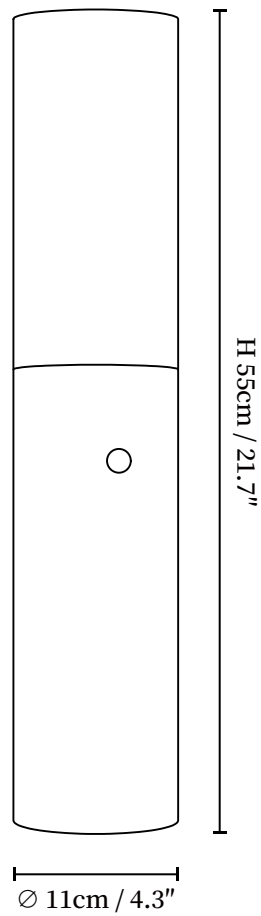

SPECIFICATION SHEET

SPECIFICATION DETAILS

*For custom options, consult factory for details

Fixture Dimensions	D 4.3" x H 21.7"
Light source	Integrated LED
Wattage	~6W
Voltage	AC 110-240V
Dimming	Not supported
CRI(Ra)	90+CRI
LED Rated Life	30000 hours
Control method	In line ON / OFF switch.
Color Temperature	Warm Light (3000K), Neutral Light (4000K), Cool Light (6000K)
Finishes	Wood Color, Walnut Color.
Shade Details	White.
Material	Metal, Wood, Fabric.

SPECIFICATION SHEET

SPECIFICATION DETAILS

*For custom options, consult factory for details

Fixture Dimensions	D 4.3" x H 31.5"
Light source	Integrated LED
Wattage	~6W
Voltage	AC 110-240V
Dimming	Not supported
CRI(Ra)	90+CRI
LED Rated Life	30000 hours
Control method	In line ON / OFF switch.
Color Temperature	Warm Light (3000K), Neutral Light (4000K), Cool Light (6000K)
Finishes	Wood Color, Walnut Color.
Shade Details	White.
Material	Metal, Wood, Fabric.

SPECIFICATION SHEET

SPECIFICATION DETAILS

*For custom options, consult factory for details

Fixture Dimensions	D 5.9" x H 39.4"
Light source	Integrated LED
Wattage	~6W
Voltage	AC 110-240V
Dimming	Not supported
CRI(Ra)	90+CRI
LED Rated Life	30000 hours
Control method	In line ON / OFF switch.
Color Temperature	Warm Light (3000K), Neutral Light (4000K), Cool Light (6000K)
Finishes	Wood Color, Walnut Color.
Shade Details	White.
Material	Metal, Wood, Fabric.