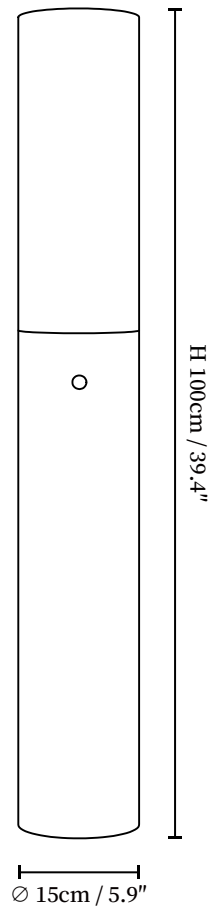

SPECIFICATION SHEET

SPECIFICATION DETAILS

*For custom options, consult factory for details

Fixture Dimensions	D 4.3" x H 21.7"
Light source	Integrated LED
Wattage	~6W
Voltage	AC 110-240V
Dimming	Not supported
CRI(Ra)	90+CRI
LED Rated Life	30000 hours
Control method	In line ON / OFF switch.
Color Temperature	Warm Light (3000K), Neutral Light (4000K), Cool Light (6000K)
Finishes	Wood Color, Walnut Color.
Shade Details	White.
Material	Metal, Wood, Fabric.

SPECIFICATION SHEET

SPECIFICATION DETAILS

*For custom options, consult factory for details

Fixture Dimensions	D 4.3" x H 31.5"
Light source	Integrated LED
Wattage	~6W
Voltage	AC 110-240V
Dimming	Not supported
CRI(Ra)	90+CRI
LED Rated Life	30000 hours
Control method	In line ON / OFF switch.
Color Temperature	Warm Light (3000K), Neutral Light (4000K), Cool Light (6000K)
Finishes	Wood Color, Walnut Color.
Shade Details	White.
Material	Metal, Wood, Fabric.

SPECIFICATION SHEET

SPECIFICATION DETAILS

*For custom options, consult factory for details

Fixture Dimensions	D 5.9" x H 39.4"
Light source	Integrated LED
Wattage	~6W
Voltage	AC 110-240V
Dimming	Not supported
CRI(Ra)	90+CRI
LED Rated Life	30000 hours
Control method	In line ON / OFF switch.
Color Temperature	Warm Light (3000K), Neutral Light (4000K), Cool Light (6000K)
Finishes	Wood Color, Walnut Color.
Shade Details	White.
Material	Metal, Wood, Fabric.