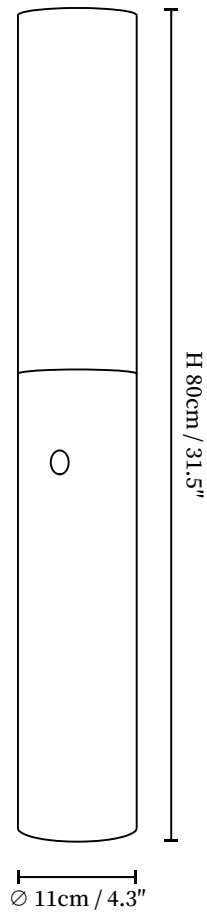

SPECIFICATION SHEET

SPECIFICATION DETAILS

*For custom options, consult factory for details

Fixture Dimensions	D 4.3" x H 21.7"
Light source	Integrated LED
Wattage	~6W
Voltage	AC 110-240V
Dimming	Not supported
CRI(Ra)	90+CRI
LED Rated Life	30000 hours
Control method	In line ON / OFF switch.
Color Temperature	Warm Light (3000K), Neutral Light (4000K), Cool Light (6000K)
Finishes	Wood Color, Walnut Color.
Shade Details	White.
Material	Metal, Wood, Fabric.

SPECIFICATION SHEET

SPECIFICATION DETAILS

*For custom options, consult factory for details

Fixture Dimensions	D 4.3" x H 31.5"
Light source	Integrated LED
Wattage	~6W
Voltage	AC 110-240V
Dimming	Not supported
CRI(Ra)	90+CRI
LED Rated Life	30000 hours
Control method	In line ON / OFF switch.
Color Temperature	Warm Light (3000K), Neutral Light (4000K), Cool Light (6000K)
Finishes	Wood Color, Walnut Color.
Shade Details	White.
Material	Metal, Wood, Fabric.

SPECIFICATION SHEET

SPECIFICATION DETAILS

*For custom options, consult factory for details

Fixture Dimensions	D 5.9" x H 39.4"
Light source	Integrated LED
Wattage	~6W
Voltage	AC 110-240V
Dimming	Not supported
CRI(Ra)	90+CRI
LED Rated Life	30000 hours
Control method	In line ON / OFF switch.
Color Temperature	Warm Light (3000K), Neutral Light (4000K), Cool Light (6000K)
Finishes	Wood Color, Walnut Color.
Shade Details	White.
Material	Metal, Wood, Fabric.