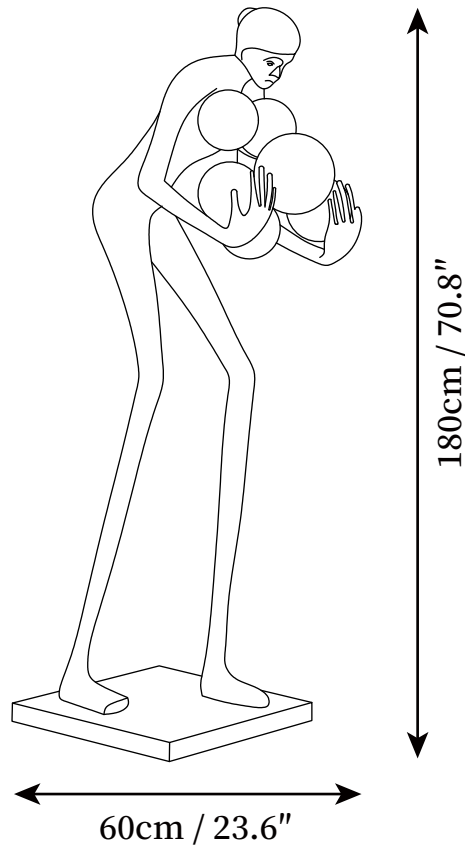

SPECIFICATION SHEET

SPECIFICATION DETAILS

*For custom options, consult factory for details

Fixture Dimensions	D 23.6" x H 70.8" Weighs 23 kg (50.7 lbs)
Light source	E26 or E27 (bulb not included)
Wattage	MAX 40W incandescent bulb or LED equivalent.
Voltage	AC 110-240V
Dimming	Compatible with dimmable bulbs (bulb not included)
Control method	In line ON / OFF switch.
Finishes	Black.
Shade Details	White,Red,Blue.
Material	Metal, Fiberglass Reinforced Plastic, Glass.
Cord Length	Supplied with switched plug cord, length ~59.1" (150cm).
