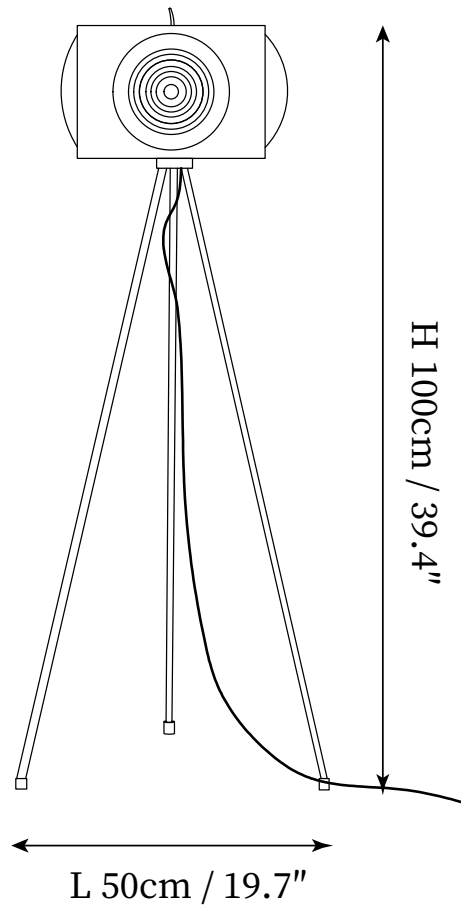

SPECIFICATION SHEET

SPECIFICATION DETAILS

*For custom options, consult factory for details

Fixture Dimensions	L 19.7" x W 19.7" x H 39.4"
Light source	E26 or E27. (bulb not included)
Wattage	MAX 40W incandescent bulb or LED equivalent.
Voltage	AC 110-240V
Dimming	Compatible with dimmable bulbs (bulb not included)
Control method	In line ON / OFF switch.
Finishes	Cherry wood color, Stainless steel.
Shade Details	Opaque striped glass.
Material	Cherry wood, Stainless steel, Glass.
Cord Length	Supplied with switched plug cord, length ~59" (150cm).

SPECIFICATION SHEET

SPECIFICATION DETAILS

*For custom options, consult factory for details

Fixture Dimensions	L 23.2" x W 23.2" x H 52"
Light source	E26 or E27. (bulb not included)
Wattage	MAX 40W incandescent bulb or LED equivalent.
Voltage	AC 110-240V
Dimming	Compatible with dimmable bulbs (bulb not included)
Control method	In line ON / OFF switch.
Finishes	Cherry wood color, Stainless steel.
Shade Details	Opaque striped glass.
Material	Cherry wood, Stainless steel, Glass.
Cord Length	Supplied with switched plug cord, length ~59" (150cm).