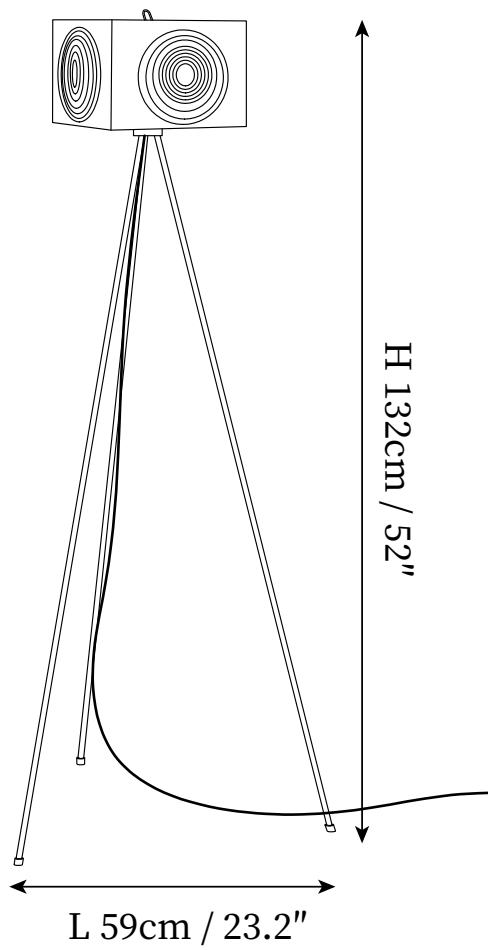

SPECIFICATION SHEET

SPECIFICATION DETAILS

*For custom options, consult factory for details

Fixture Dimensions	L 19.7" x W 19.7" x H 39.4"
Light source	E26 or E27. (bulb not included)
Wattage	MAX 40W incandescent bulb or LED equivalent.
Voltage	AC 110-240V
Dimming	Compatible with dimmable bulbs (bulb not included)
Control method	In line ON / OFF switch.
Finishes	Cherry wood color, Stainless steel.
Shade Details	Opaque striped glass.
Material	Cherry wood, Stainless steel, Glass.
Cord Length	Supplied with switched plug cord, length ~59" (150cm).

SPECIFICATION SHEET

SPECIFICATION DETAILS

*For custom options, consult factory for details

Fixture Dimensions	L 23.2" x W 23.2" x H 52"
Light source	E26 or E27. (bulb not included)
Wattage	MAX 40W incandescent bulb or LED equivalent.
Voltage	AC 110-240V
Dimming	Compatible with dimmable bulbs (bulb not included)
Control method	In line ON / OFF switch.
Finishes	Cherry wood color, Stainless steel.
Shade Details	Opaque striped glass.
Material	Cherry wood, Stainless steel, Glass.
Cord Length	Supplied with switched plug cord, length ~59" (150cm).