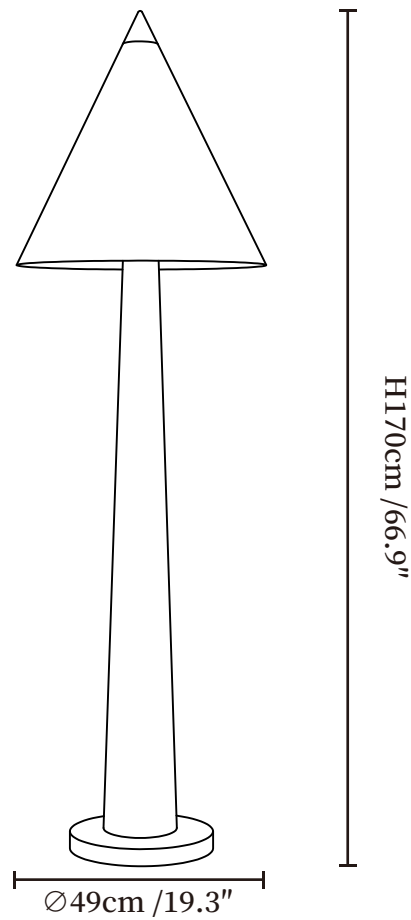

## SPECIFICATION DETAILS

\*For custom options, consult factory for details

---

<b>Fixture Dimensions</b>	Ø 19.3" x H 66.9"
<b>Light source</b>	E26 or E27 (bulb not included)
<b>Wattage</b>	MAX 40W incandescent bulb or LED equivalent.
<b>Voltage</b>	AC 110-240V
<b>Dimming</b>	Compatible with dimmable bulbs (bulb not included)
<b>Control method</b>	In line ON / OFF switch.
<b>Finishes</b>	Wood Color, Walnut Color, Black.
<b>Shade Details</b>	White.
<b>Material</b>	Metal, Wood, Fabric, Marble.
<b>Cord Length</b>	Supplied with switched plug cord, length ~59" (150cm).