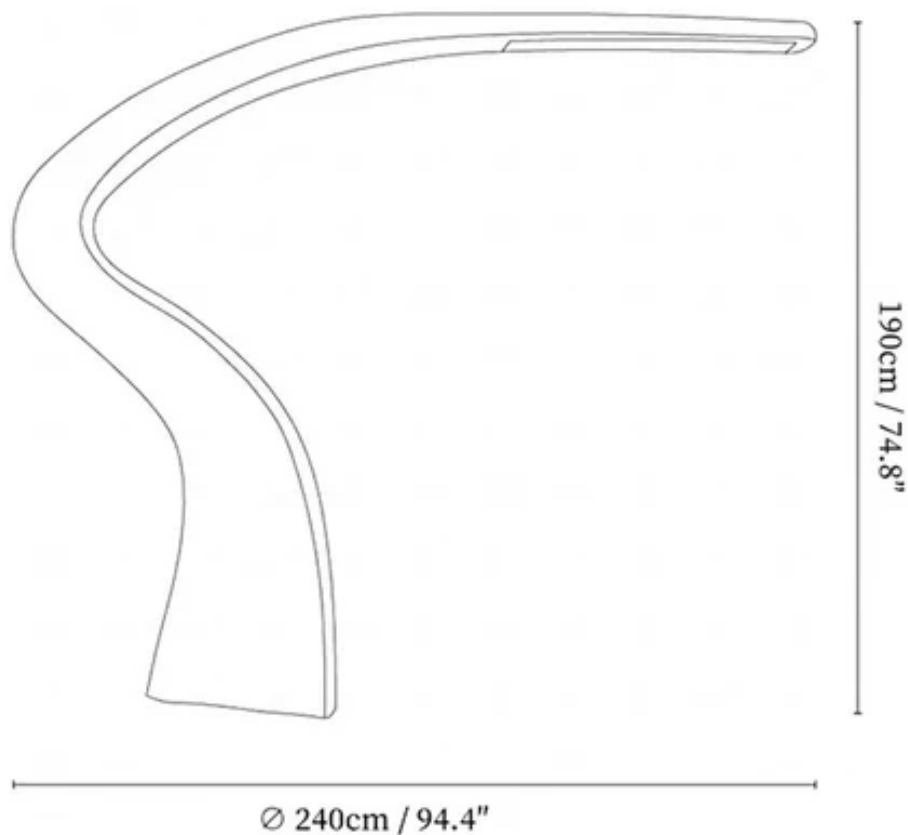

# SPECIFICATION SHEET

## SPECIFICATION DETAILS

\*For custom options, consult factory for details

<b>Fixture Dimensions</b>	Ø 94.4" x W 21.7" x H 74.8"
<b>Light source</b>	Integrated LED
<b>Wattage</b>	~12W
<b>Voltage</b>	AC 110-240V
<b>Dimming</b>	Not supported
<b>CRI(Ra)</b>	90+CRI
<b>LED Rated Life</b>	30000 hours
<b>Control method</b>	In line ON / OFF switch.
<b>Color Temperature</b>	Warm Light (3000K), Neutral Light (4000K), Cool Light (6000K)
<b>Finishes</b>	Black
<b>Shade Details</b>	Black
<b>Material</b>	Metal, Fiberglass Reinforced Plastic.
<b>Cord Length</b>	Supplied with switched plug cord, length ~59" (150cm).