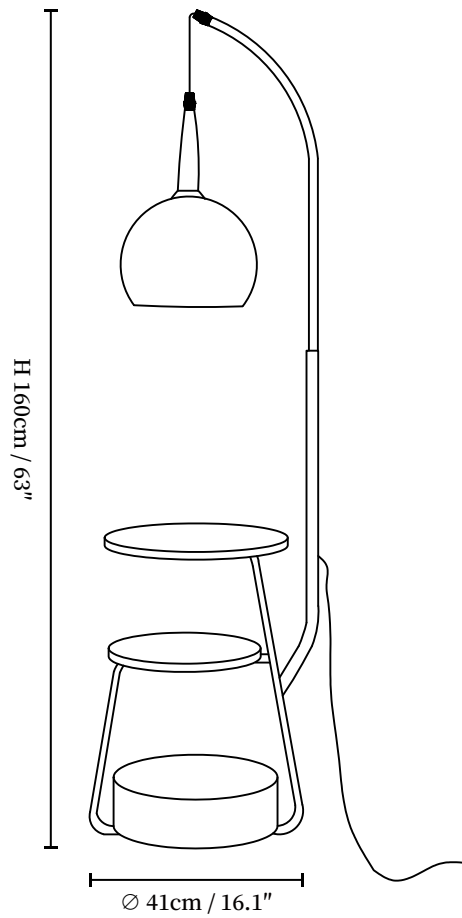

SPECIFICATION SHEET

SPECIFICATION DETAILS

*For custom options, consult factory for details

Fixture Dimensions	D 16.1" x H 63"
Light source	E26 or E27 (bulb not included)
Wattage	MAX 40W incandescent bulb or LED equivalent.
Voltage	AC 110-240V
Dimming	Compatible with dimmable bulbs (bulb not included)
Control method	In line ON / OFF switch.
Finishes	Walnut Color, Brown.
Shade Details	Caramel color.
Material	Metal, Glass, Wood, ABS.
Cord Length	Supplied with switched plug cord, length ~59" (150cm).
