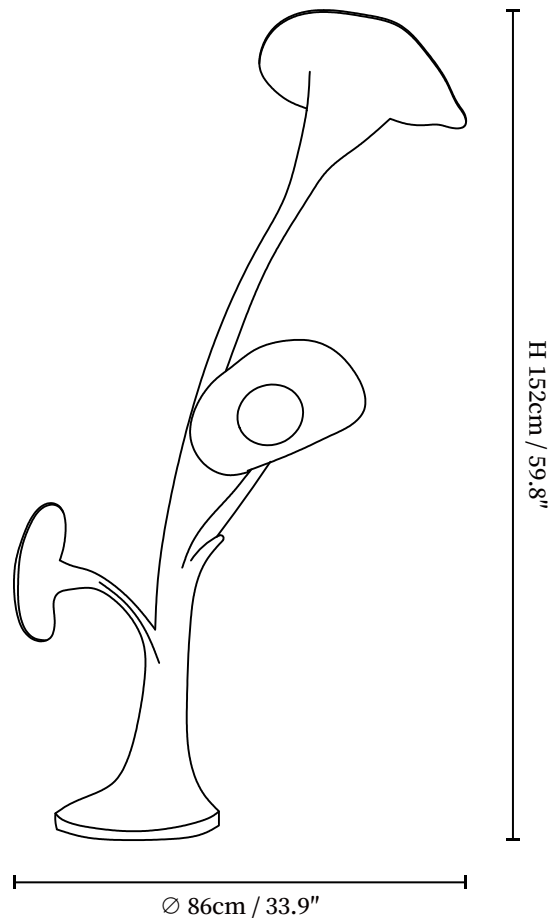

SPECIFICATION SHEET

SPECIFICATION DETAILS

*For custom options, consult factory for details

Fixture Dimensions	D 33.9" x H 59.8"
Light source	Integrated LED
Wattage	~5W
Voltage	AC 110-240V
Dimming	Not supported
CRI(Ra)	90+CRI
LED Rated Life	30000 hours
Control method	In line ON / OFF switch.
Color Temperature	Warm Light (3000K), Neutral Light (4000K), Cool Light (6000K)
Finishes	Gold.
Shade Details	Gold.
Material	Metal, Fiberglass Reinforced Plastic.
Cord Length	Supplied with switched plug cord, length ~59.1" (150cm).