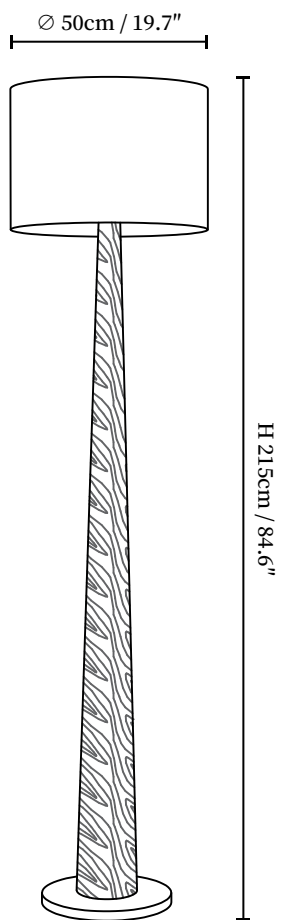

SPECIFICATION SHEET

SPECIFICATION DETAILS

*For custom options, consult factory for details

Fixture Dimensions	D 19.7" x H 84.6"
Light source	E26 or E27 (bulb not included)
Wattage	MAX 40W incandescent bulb or LED equivalent.
Voltage	AC 110-240V
Dimming	Compatible with dimmable bulbs (bulb not included)
Control method	In line ON / OFF switch.
Finishes	Wood Color, Walnut Color, Black.
Shade Details	White, Black.
Material	Metal, Wood, Fabric, Marble.
Cord Length	Supplied with switched plug cord, length ~59.1" (150cm).
