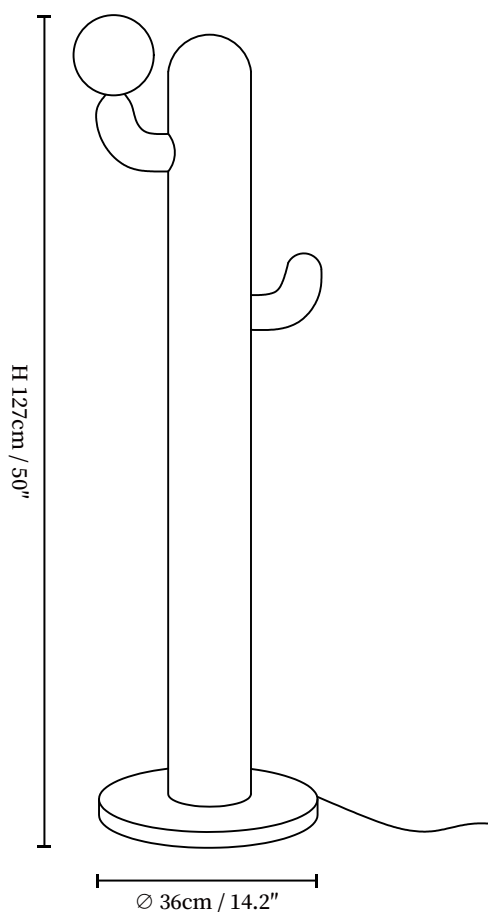

SPECIFICATION SHEET

SPECIFICATION DETAILS

*For custom options, consult factory for details

Fixture Dimensions	D 14.2" x H 50"
Light source	G9 (bulb not included)
Wattage	MAX ~5W incandescent bulb or LED equivalent.
Voltage	AC 110-240V
Dimming	Compatible with dimmable bulbs (bulb not included)
Control method	In line ON / OFF switch.
Finishes	Wood Color, Walnut Color, Black.
Shade Details	White.
Material	Metal, Wood, Glass, Marble, Brass.
Cord Length	Supplied with switched plug cord, length ~59.1" (150cm).
