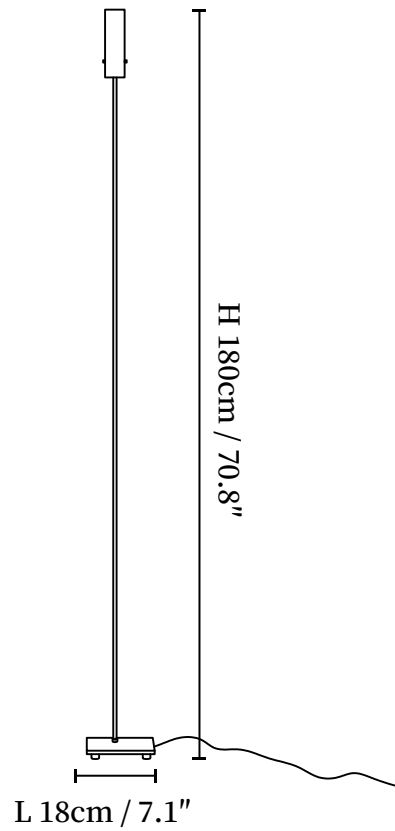

## SPECIFICATION DETAILS

\*For custom options, consult factory for details

<b>Fixture Dimensions</b>	L 7.1" x H 70.8"
<b>Light source</b>	GU10 (bulb not included)
<b>Wattage</b>	MAX 10W incandescent bulb or LED equivalent.
<b>Voltage</b>	AC 110-240V
<b>Dimming</b>	Compatible with dimmable bulbs (bulb not included)
<b>Control method</b>	In line ON / OFF switch.
<b>Finishes</b>	Black
<b>Shade Details</b>	Black.
<b>Material</b>	Metal, Iron.
<b>Cord Length</b>	Supplied with switched plug cord, length ~59" (150cm).

## SPECIFICATION DETAILS

\*For custom options, consult factory for details

<b>Fixture Dimensions</b>	L 9.8" x H 70.8"
<b>Light source</b>	GU10 (bulb not included)
<b>Wattage</b>	MAX 10W incandescent bulb or LED equivalent.
<b>Voltage</b>	AC 110-240V
<b>Dimming</b>	Compatible with dimmable bulbs (bulb not included)
<b>Control method</b>	In line ON / OFF switch.
<b>Finishes</b>	Black
<b>Shade Details</b>	Black.
<b>Material</b>	Metal, Iron.
<b>Cord Length</b>	Supplied with switched plug cord, length ~59" (150cm).