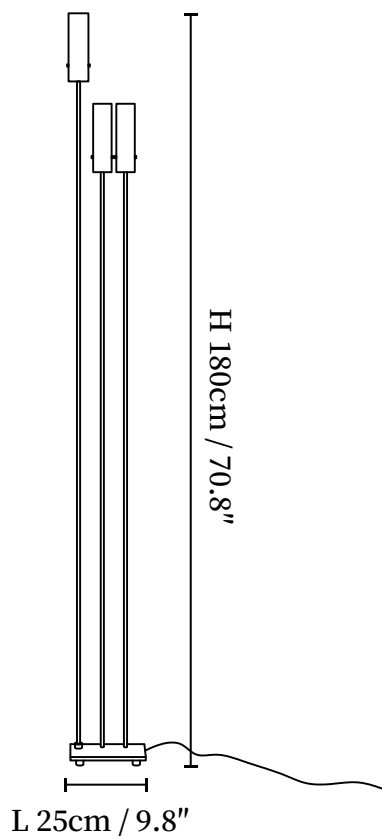

## SPECIFICATION DETAILS

\*For custom options, consult factory for details

<b>Fixture Dimensions</b>	L 7.1" x H 70.8"
<b>Light source</b>	GU10 (bulb not included)
<b>Wattage</b>	MAX 10W incandescent bulb or LED equivalent.
<b>Voltage</b>	AC 110-240V
<b>Dimming</b>	Compatible with dimmable bulbs (bulb not included)
<b>Control method</b>	In line ON / OFF switch.
<b>Finishes</b>	Black
<b>Shade Details</b>	Black.
<b>Material</b>	Metal, Iron.
<b>Cord Length</b>	Supplied with switched plug cord, length ~59" (150cm).

## SPECIFICATION DETAILS

\*For custom options, consult factory for details

<b>Fixture Dimensions</b>	L 9.8" x H 70.8"
<b>Light source</b>	GU10 (bulb not included)
<b>Wattage</b>	MAX 10W incandescent bulb or LED equivalent.
<b>Voltage</b>	AC 110-240V
<b>Dimming</b>	Compatible with dimmable bulbs (bulb not included)
<b>Control method</b>	In line ON / OFF switch.
<b>Finishes</b>	Black
<b>Shade Details</b>	Black.
<b>Material</b>	Metal, Iron.
<b>Cord Length</b>	Supplied with switched plug cord, length ~59" (150cm).