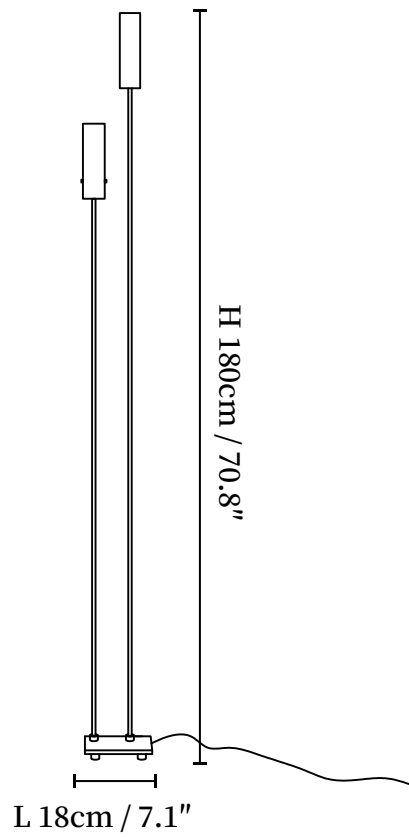

## SPECIFICATION DETAILS

\*For custom options, consult factory for details

<b>Fixture Dimensions</b>	L 7.1" x H 70.8"
<b>Light source</b>	GU10 (bulb not included)
<b>Wattage</b>	MAX 10W incandescent bulb or LED equivalent.
<b>Voltage</b>	AC 110-240V
<b>Dimming</b>	Compatible with dimmable bulbs (bulb not included)
<b>Control method</b>	In line ON / OFF switch.
<b>Finishes</b>	Black
<b>Shade Details</b>	Black.
<b>Material</b>	Metal, Iron.
<b>Cord Length</b>	Supplied with switched plug cord, length ~59" (150cm).

## SPECIFICATION DETAILS

\*For custom options, consult factory for details

<b>Fixture Dimensions</b>	L 9.8" x H 70.8"
<b>Light source</b>	GU10 (bulb not included)
<b>Wattage</b>	MAX 10W incandescent bulb or LED equivalent.
<b>Voltage</b>	AC 110-240V
<b>Dimming</b>	Compatible with dimmable bulbs (bulb not included)
<b>Control method</b>	In line ON / OFF switch.
<b>Finishes</b>	Black
<b>Shade Details</b>	Black.
<b>Material</b>	Metal, Iron.
<b>Cord Length</b>	Supplied with switched plug cord, length ~59" (150cm).