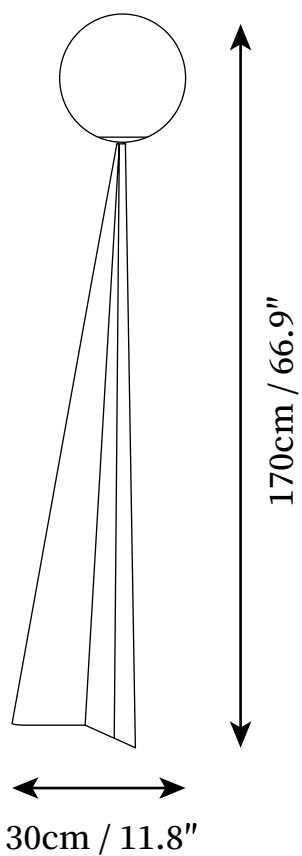

SPECIFICATION SHEET

SPECIFICATION DETAILS

*For custom options, consult factory for details

Fixture Dimensions	D 11.8" x H 66.9"
Light source	E26 or E27 (bulb not included)
Wattage	MAX 40W incandescent bulb or LED equivalent.
Voltage	AC 110-240V
Dimming	Compatible with dimmable bulbs (bulb not included)
Control method	In line ON / OFF switch.
Finishes	Black.
Shade Details	White.
Material	Metal, Ceramics, Fabric.
Cord Length	Supplied with switched plug cord, length ~59.1" (150cm).