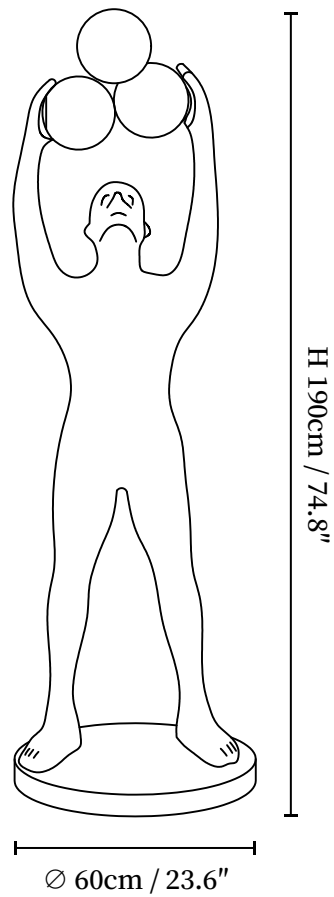

SPECIFICATION SHEET

SPECIFICATION DETAILS

*For custom options, consult factory for details

Fixture Dimensions	D 23.6" x H 74.8" Weighs 28 kg (61.7 lbs)
Light source	E26 or E27 (bulb not included)
Wattage	MAX 40W incandescent bulb or LED equivalent.
Voltage	AC 110-240V
Dimming	Compatible with dimmable bulbs (bulb not included)
Control method	In line ON / OFF switch.
Finishes	Black.
Shade Details	White.
Material	Metal, Fiberglass Reinforced Plastic, Glass ball.
Cord Length	Supplied with switched plug cord, length ~59" (150cm).