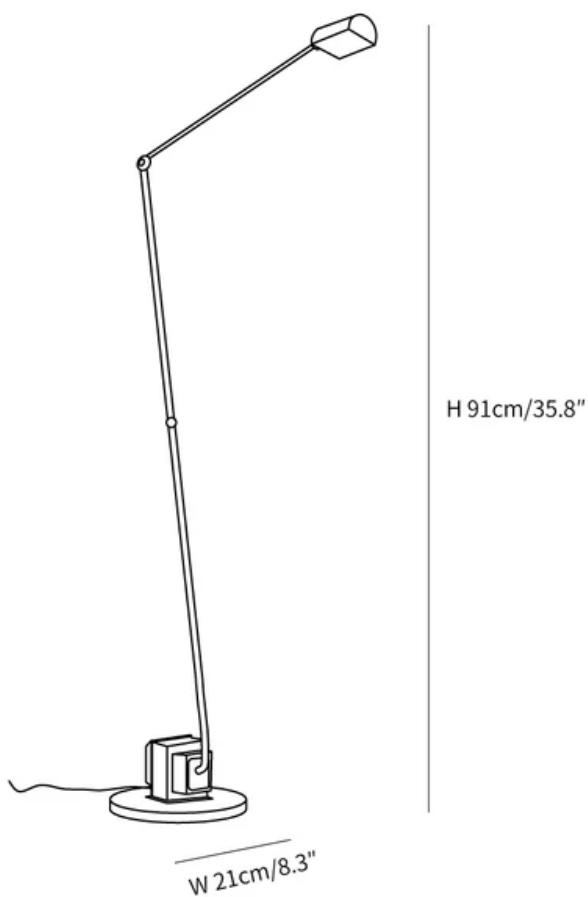

SPECIFICATION SHEET

SPECIFICATION DETAILS

*For custom options, consult factory for details

	D 8.3" X H 35.8"
Fixture Dimensions	
Light source	E26 or E27. (bulb not included)
Wattage	MAX 40W incandescent bulb or LED equivalent.
Voltage	AC 110-240V
Dimming	Compatible with dimmable bulbs (bulb not included)
Control method	In line ON / OFF switch.
Finishes	Black, White, Red, Yellow, Brown.
Shade Details	Black, White, Red, Yellow, Brown..
Material	Metal.
Cord Length	Supplied with switched plug cord, length ~59" (150cm).