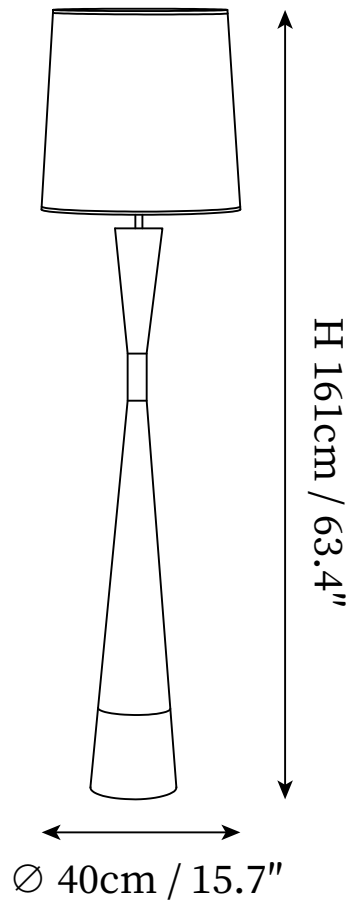

SPECIFICATION SHEET

SPECIFICATION DETAILS

*For custom options, consult factory for details

Fixture Dimensions	D 15.7" x H 63.4"
Light source	E26 or E27. (bulb not included)
Wattage	MAX 40W incandescent bulb or LED equivalent.
Voltage	AC 110-240V
Dimming	Compatible with dimmable bulbs (bulb not included)
Control method	In line ON / OFF switch.
Finishes	Hydrographic Walnut Wood Grain Finish, Gold.
Shade Details	White.
Material	Metal, Fabric.
Cord Length	Supplied with switched plug cord, length ~59" (150cm).