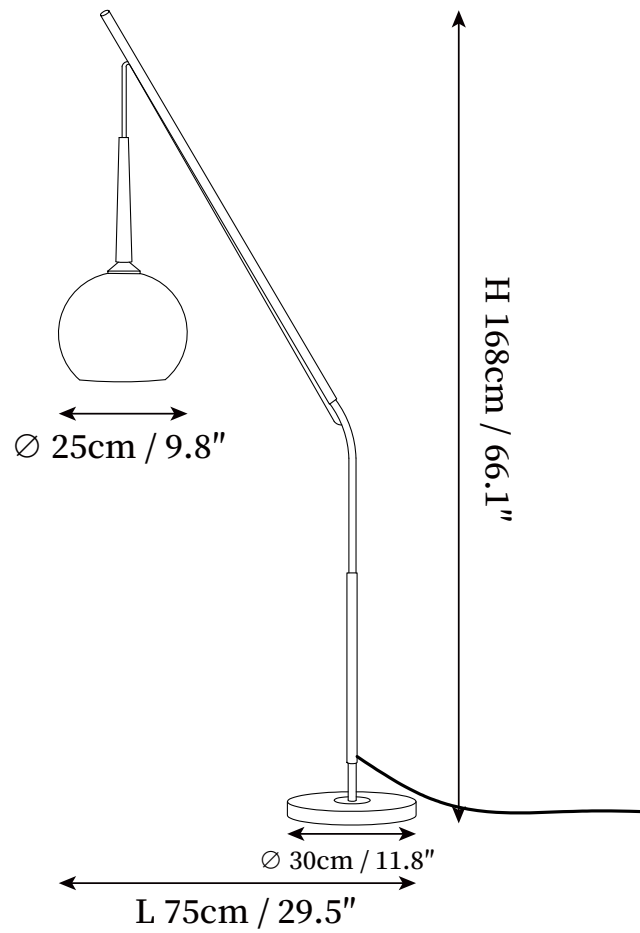

SPECIFICATION SHEET

SPECIFICATION DETAILS

*For custom options, consult factory for details

Fixture Dimensions	L 29.5" x H 66.1"
Light source	E26 or E27 (bulb not included)
Wattage	MAX 40W incandescent bulb or LED equivalent.
Voltage	AC 110-240V
Dimming	Compatible with dimmable bulbs (bulb not included)
Control method	In line ON / OFF switch.
Finishes	Nature wood color, Dark wood color, Gold, White.
Shade Details	Orange.
Material	Metal, Glass, Marble.
Cord Length	Supplied with switched plug cord, length ~59" (150cm).