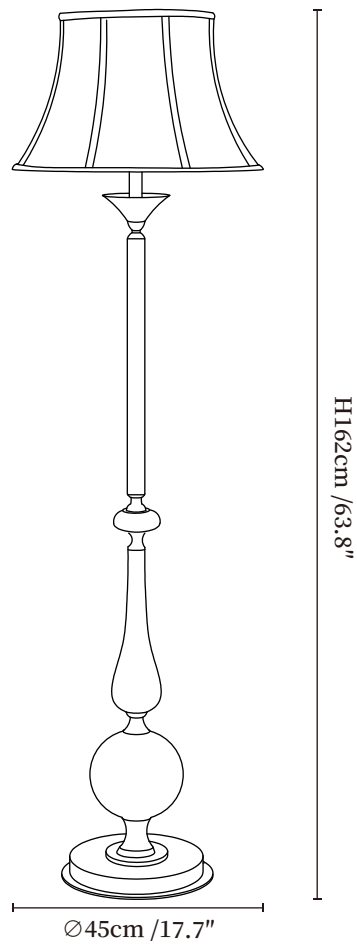

SPECIFICATION SHEET

SPECIFICATION DETAILS

*For custom options, consult factory for details

Fixture Dimensions	Ø 17.7" x H 63.8"
Light source	E26 or E27 (bulb not included)
Wattage	MAX 40W incandescent bulb or LED equivalent.
Voltage	AC 110-240V
Dimming	Compatible with dimmable bulbs (bulb not included)
Control method	In line ON / OFF switch.
Finishes	Black & Silver.
Shade Details	Beige.
Material	Wood, Fabric, Metal.
Cord Length	Supplied with switched plug cord, length ~59" (150cm).