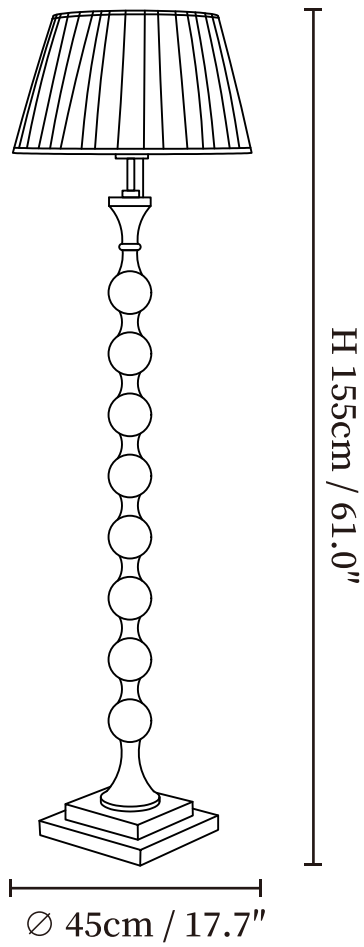

SPECIFICATION SHEET

SPECIFICATION DETAILS

*For custom options, consult factory for details

Fixture Dimensions	Ø 17.7" x H 61"
Light source	E26 or E27.
Wattage	Max 40W incandescent bulb or LED equivalent.
Voltage	AC 110-240V
Dimming	Compatible with dimmable bulbs (bulb not included)
Control method	In line ON / OFF switch.
Finishes	Walnut Color, Black, Wood Color.
Shade Details	White, Green.
Material	Wood, Fabric, Metal.
Cord Length	Supplied with switched plug cord, length ~59" (150cm).
