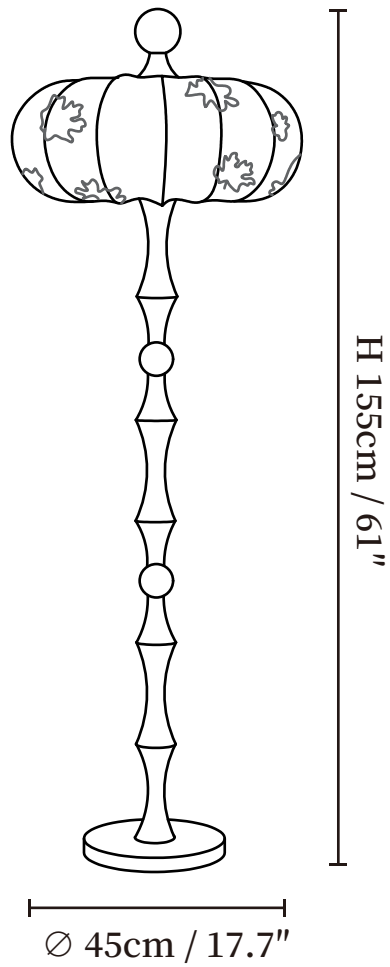

SPECIFICATION SHEET

SPECIFICATION DETAILS

*For custom options, consult factory for details

Fixture Dimensions	∅ 17.7" x H 61"
Light source	E26 or E27.
Wattage	Max 40W incandescent bulb or LED equivalent.
Voltage	AC 110-240V
Dimming	Compatible with dimmable bulbs (bulb not included)
Control method	In line ON / OFF switch.
Finishes	Walnut Color.
Shade Details	White.
Material	Wood, Fabric, Metal.
Cord Length	Supplied with switched plug cord, length ~59" (150cm).
