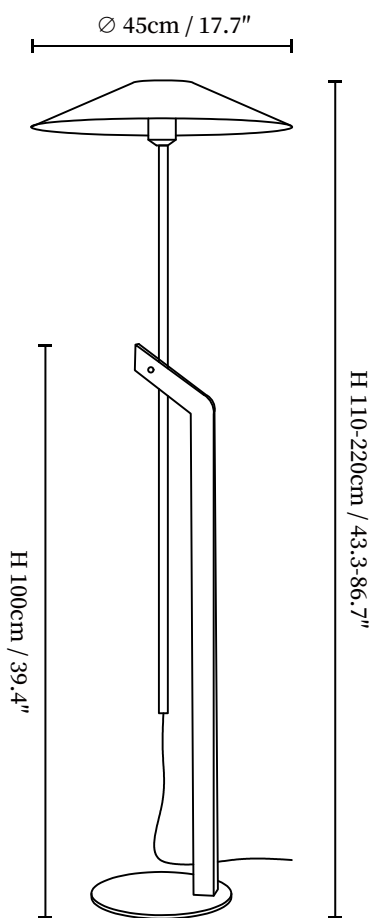

## SPECIFICATION DETAILS

\*For custom options, consult factory for details

---

<b>Fixture Dimensions</b>	D 17.7" x H 43.3-86.7"
<b>Light source</b>	E26 or E27 (bulb not included)
<b>Wattage</b>	MAX 40W incandescent bulb or LED equivalent.
<b>Voltage</b>	AC 110-240V
<b>Dimming</b>	Compatible with dimmable bulbs (bulb not included)
<b>Control method</b>	In line ON / OFF switch.
<b>Finishes</b>	Walnut Color, Wood Color.
<b>Shade Details</b>	Black, White.
<b>Material</b>	Metal, Wood, Fabric.
<b>Cord Length</b>	Supplied with switched plug cord, length ~59.1" (150cm).