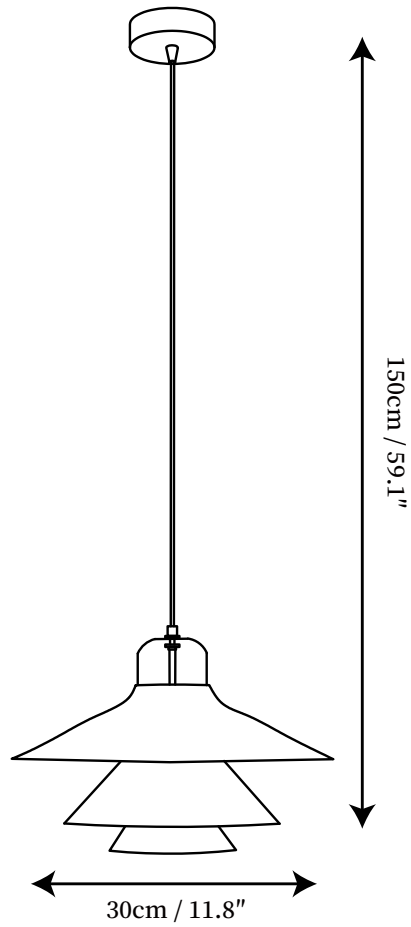

SPECIFICATION SHEET

SPECIFICATION DETAILS

*For custom options, consult factory for details

Fixture Dimensions	D 11.8" x H 59.1"
Light source	E26 or E27 (bulb not included)
Wattage	MAX 40W incandescent bulb or LED equivalent.
Voltage	AC 110-240V
Mounting	Hardwired.
Dimming	Compatible with dimmable bulbs (bulb not included)
Control method	Compatible with common wall switches (not included)
Finishes	White, Red, Green
Shade Details	White
Material	Aluminum, Glass
Wire Length	The standard length of the cord is 59" (150 cm), the length is adjustable.

SPECIFICATION SHEET

SPECIFICATION DETAILS

*For custom options, consult factory for details

Fixture Dimensions	D 15.7" x H 59.1"
Light source	E26 or E27 (bulb not included)
Wattage	MAX 40W incandescent bulb or LED equivalent.
Voltage	AC 110-240V
Mounting	Hardwired.
Dimming	Compatible with dimmable bulbs (bulb not included)
Control method	Compatible with common wall switches (not included)
Finishes	White, Red, Green
Shade Details	White
Material	Aluminum, Glass
Wire Length	The standard length of the cord is 59" (150 cm), the length is adjustable.
