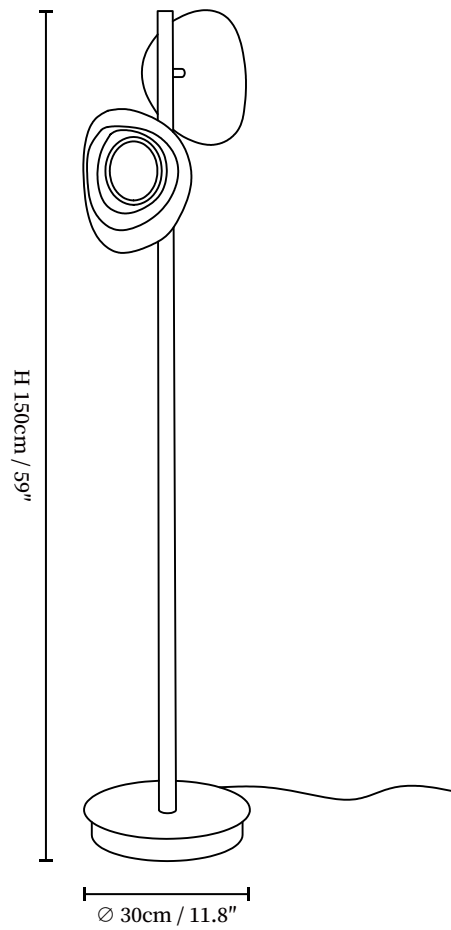

SPECIFICATION SHEET

SPECIFICATION DETAILS

*For custom options, consult factory for details

Fixture Dimensions	D 11.8" x H 59"
Light source	Integrated LED
Wattage	~10W
Voltage	AC 110-240V
Dimming	Not supported
CRI(Ra)	90+CRI
LED Rated Life	30000 hours
Control method	In line ON / OFF switch.
Color Temperature	Warm Light (3000K), Neutral Light (4000K), Cool Light (6000K)
Finishes	Wood Color, Walnut Color, Black.
Shade Details	White.
Material	Metal, Wood, Acrylic.
Cord Length	Supplied with switched plug cord, length ~59.1" (150cm).