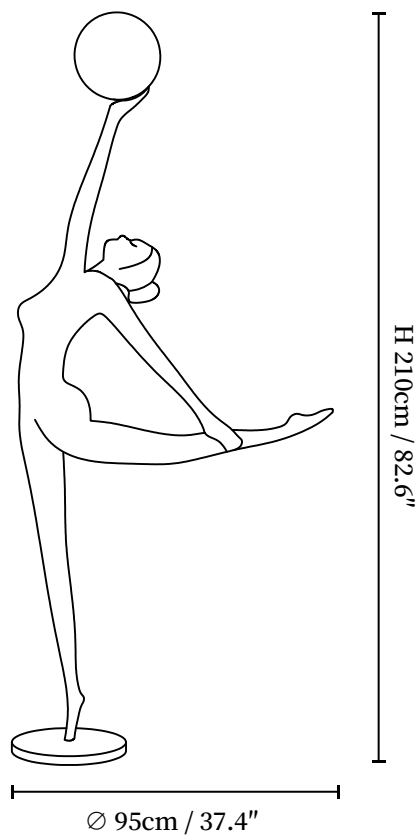

SPECIFICATION SHEET

SPECIFICATION DETAILS

*For custom options, consult factory for details

Fixture Dimensions	D 29.5" x H 59" Weighs 15 kg (33 lbs) D 7.4" x H 82.6" Weighs 18 kg (39.6 lbs)
Light source	E26 or E27 (bulb not included)
Wattage	MAX 40W incandescent bulb or LED equivalent.
Voltage	AC 110-240V
Dimming	Compatible with dimmable bulbs (bulb not included)
Control method	In line ON / OFF switch.
Finishes	Black
Shade Details	White
Material	Metal, Fiberglass Reinforced Plastic, Glass ball.
Cord Length	Supplied with switched plug cord, length ~59" (150cm).