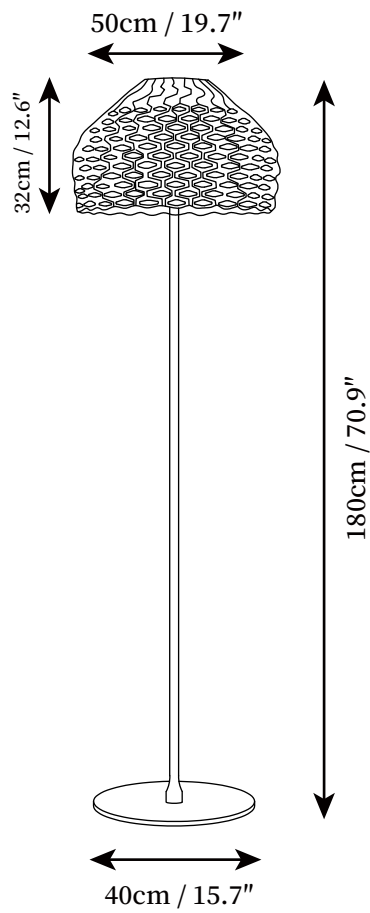

SPECIFICATION SHEET

SPECIFICATION DETAILS

*For custom options, consult factory for details

Fixture Dimensions	D 19.7" x H 70.9"
Light source	E26 or E27 (bulb not included)
Wattage	MAX 40W incandescent bulb or LED equivalent.
Voltage	AC 110-240V
Dimming	Compatible with dimmable bulbs (bulb not included)
Control method	In line ON / OFF switch.
Finishes	White, Brown.
Shade Details	White, Brown.
Material	Metal, Plastic.
Cord Length	Supplied with switched plug cord, length ~59.1" (150cm).
