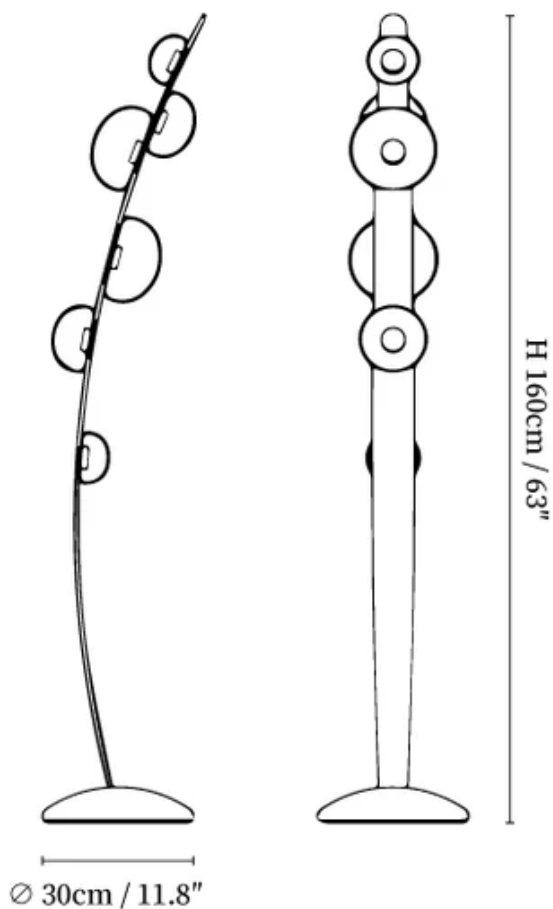

# SPECIFICATION SHEET

## SPECIFICATION DETAILS

\*For custom options, consult factory for details

<b>Fixture Dimensions</b>	Ø 11.8" x H 63"
<b>Light source</b>	Integrated LED
<b>Wattage</b>	~ 5W incandescent bulb or LED equivalent.
<b>Voltage</b>	AC 110-240V
<b>Dimming</b>	Not supported
<b>Control method</b>	In line ON / OFF switch.
<b>CRI(Ra)</b>	90+CRI
<b>LED Rated Life</b>	30000 hours
<b>Color Temperature</b>	Warm Light (3000K), Neutral Light (4000K), Cool Light (6000K)
<b>Finishes</b>	Black.
<b>Shade Details</b>	Clear, Smoke gray.
<b>Material</b>	Metal, Glass.
<b>Cord Length</b>	Supplied with switched plug cord, length ~59.1" (150.1cm).