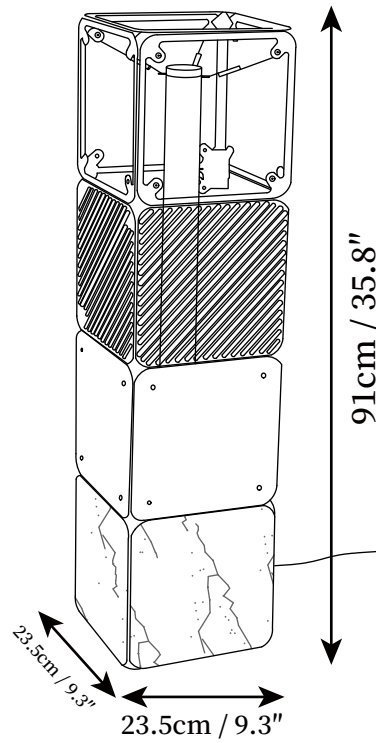

SPECIFICATION SHEET

SPECIFICATION DETAILS

*For custom options, consult factory for details

Fixture Dimensions	L 9.3" x W 9.3" x H 27"
Light source	Integrated LED
Wattage	~5W
Voltage	AC 110-240V
Dimming	Not supported
CRI(Ra)	90+CRI
LED Rated Life	30000 hours
Control method	In line ON / OFF switch.
Color Temperature	Warm Light (3000K), Neutral Light (4000K), Cool Light (6000K)
Finishes	White, Gold.
Shade Details	White.
Material	Stainless steel, Iron, Brass, Aluminum, PMMA.
Cord Length	Supplied with switched plug cord, length ~59.1" (150cm).

SPECIFICATION SHEET

SPECIFICATION DETAILS

*For custom options, consult factory for details

Fixture Dimensions	L 9.3" x W 9.3" x H 35.8"
Light source	Integrated LED
Wattage	~5W
Voltage	AC 110-240V
Dimming	Not supported
CRI(Ra)	90+CRI
LED Rated Life	30000 hours
Control method	In line ON / OFF switch.
Color Temperature	Warm Light (3000K), Neutral Light (4000K), Cool Light (6000K)
Finishes	White, Gold.
Shade Details	White.
Material	Stainless steel, Iron, Brass, Aluminum, PMMA.
Cord Length	Supplied with switched plug cord, length ~59.1" (150cm).