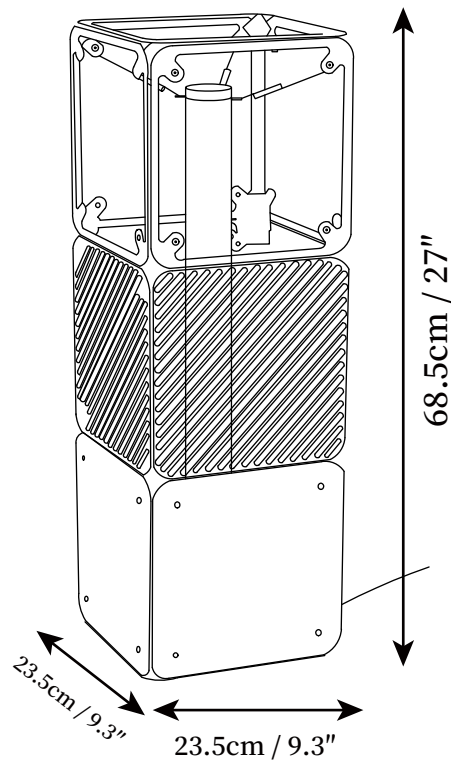

SPECIFICATION SHEET

SPECIFICATION DETAILS

*For custom options, consult factory for details

Fixture Dimensions	L 9.3" x W 9.3" x H 27"
Light source	Integrated LED
Wattage	~5W
Voltage	AC 110-240V
Dimming	Not supported
CRI(Ra)	90+CRI
LED Rated Life	30000 hours
Control method	In line ON / OFF switch.
Color Temperature	Warm Light (3000K), Neutral Light (4000K), Cool Light (6000K)
Finishes	White, Gold.
Shade Details	White.
Material	Stainless steel, Iron, Brass, Aluminum, PMMA.
Cord Length	Supplied with switched plug cord, length ~59.1" (150cm).

SPECIFICATION SHEET

SPECIFICATION DETAILS

*For custom options, consult factory for details

Fixture Dimensions	L 9.3" x W 9.3" x H 35.8"
Light source	Integrated LED
Wattage	~5W
Voltage	AC 110-240V
Dimming	Not supported
CRI(Ra)	90+CRI
LED Rated Life	30000 hours
Control method	In line ON / OFF switch.
Color Temperature	Warm Light (3000K), Neutral Light (4000K), Cool Light (6000K)
Finishes	White, Gold.
Shade Details	White.
Material	Stainless steel, Iron, Brass, Aluminum, PMMA.
Cord Length	Supplied with switched plug cord, length ~59.1" (150cm).