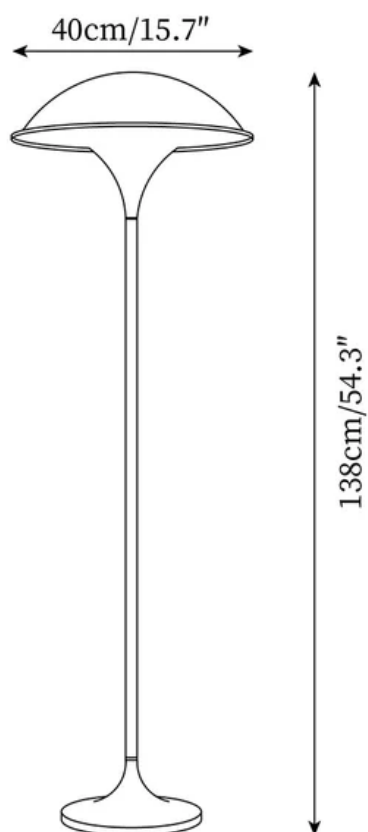

## SPECIFICATION DETAILS

\*For custom options, consult factory for details

<b>Fixture Dimensions</b>	Ø 15.7" x H 54.3"
<b>Light source</b>	26 or E27.
<b>Wattage</b>	Max 40W incandescent bulb or LED equivalent.
<b>Voltage</b>	AC 110-240V
<b>Dimming</b>	Compatible with dimmable bulbs (bulb not included)
<b>Control method</b>	In line ON / OFF switch.
<b>Finishes</b>	Black, White.
<b>Shade Details</b>	White.
<b>Material</b>	Metal and Acrylic.
<b>Cord Length</b>	Supplied with switched plug cord, length ~59" (150cm).