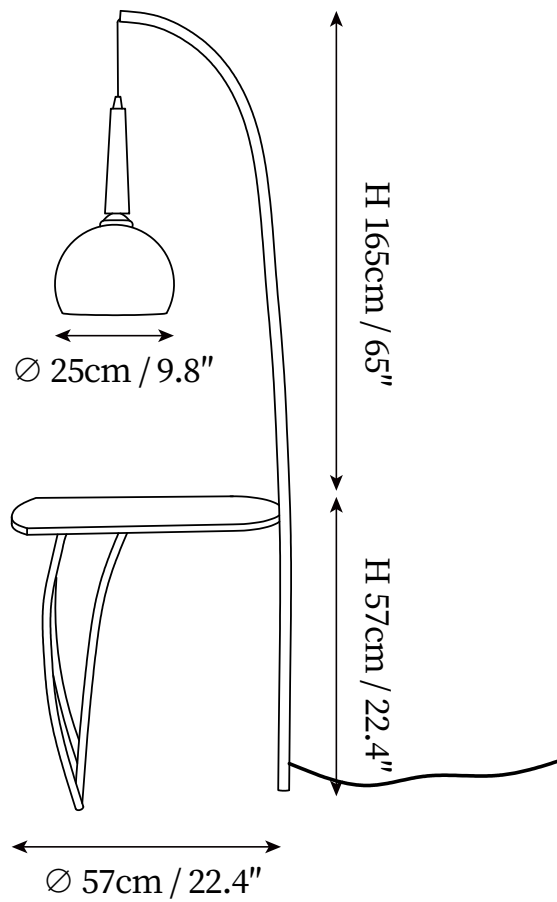

SPECIFICATION SHEET

SPECIFICATION DETAILS

*For custom options, consult factory for details

Fixture Dimensions	D 22.4" x H 87.4"
Light source	E26 or E27 (bulb not included)
Wattage	MAX 40W incandescent bulb or LED equivalent.
Voltage	AC 110-240V
Dimming	Compatible with dimmable bulbs (bulb not included)
Control method	In line ON / OFF switch.
Finishes	Walnut wood.
Shade Details	Orange-yellow gradient color.
Material	Glass, Wood, Metal.
Cord Length	Supplied with switched plug cord, length ~59" (150cm).