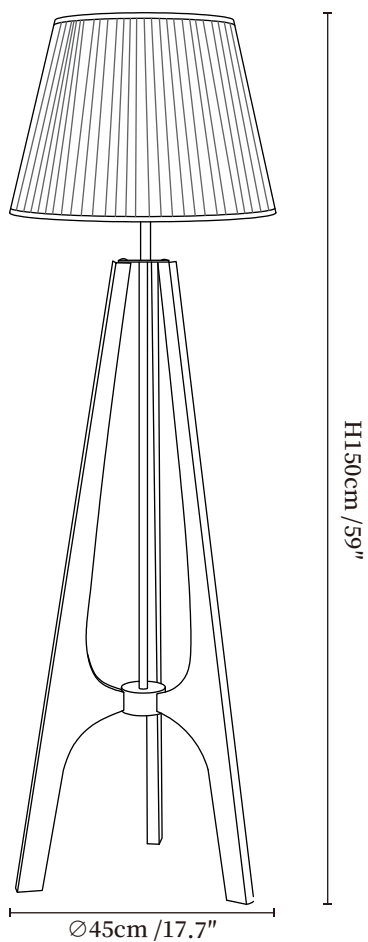

## SPECIFICATION DETAILS

\*For custom options, consult factory for details

<b>Fixture Dimensions</b>	Ø 17.7" x H 59"
<b>Light source</b>	E26 or E27 (bulb not included)
<b>Wattage</b>	MAX 40W incandescent bulb or LED equivalent.
<b>Voltage</b>	AC 110-240V
<b>Dimming</b>	Compatible with dimmable bulbs (bulb not included)
<b>Control method</b>	In line ON / OFF switch.
<b>Finishes</b>	Walnut Color & Gold.
<b>Shade Details</b>	White.
<b>Material</b>	Metal, Fabric, Wood.
<b>Cord Length</b>	Supplied with switched plug cord, length ~59" (150cm).