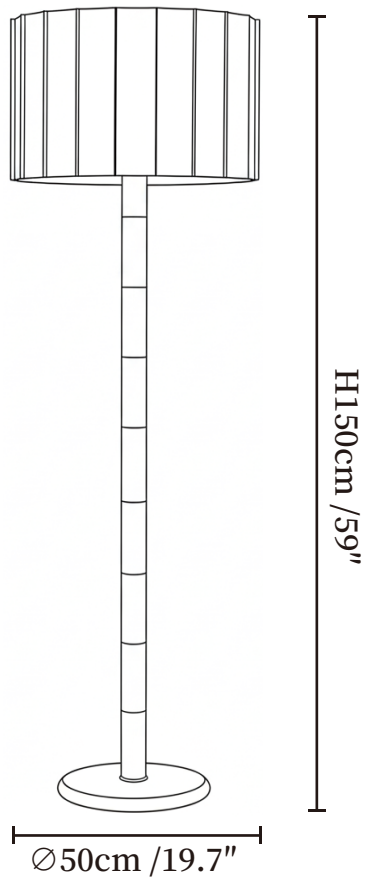

SPECIFICATION SHEET

SPECIFICATION DETAILS

*For custom options, consult factory for details

Fixture Dimensions	Ø 19.7" x H 59"
Light source	E26 or E27(bulb not included)
Wattage	MAX 40W incandescent bulb or LED equivalent.
Voltage	AC 110-240V
Dimming	Compatible with dimmable bulbs (bulb not included)
Control method	In line ON / OFF switch.
Finishes	Yellow & Red Travertine.
Shade Details	Beige.
Material	Yellow Travertine, Fabric.
Cord Length	Supplied with switched plug cord, length ~59" (150cm).
