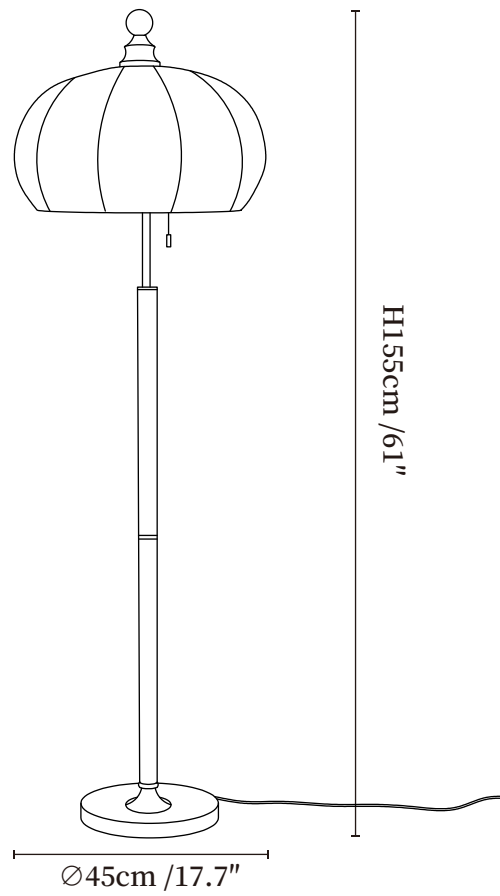

## SPECIFICATION DETAILS

\*For custom options, consult factory for details

---

<b>Fixture Dimensions</b>	Ø 17.7" x H 61"
<b>Light source</b>	E26 or E27(bulb not included)
<b>Wattage</b>	MAX40W incandescent bulb or LED equivalent.
<b>Voltage</b>	AC 110-240V
<b>Dimming</b>	Compatible with dimmable bulbs (bulb not included)
<b>Control method</b>	In line ON / OFF switch.
<b>Finishes</b>	Walnut Wood, Gold.
<b>Shade Details</b>	White.
<b>Material</b>	Fabric, Metal, Wood.
<b>Cord Length</b>	Supplied with switched plug cord, length ~59" (150cm).