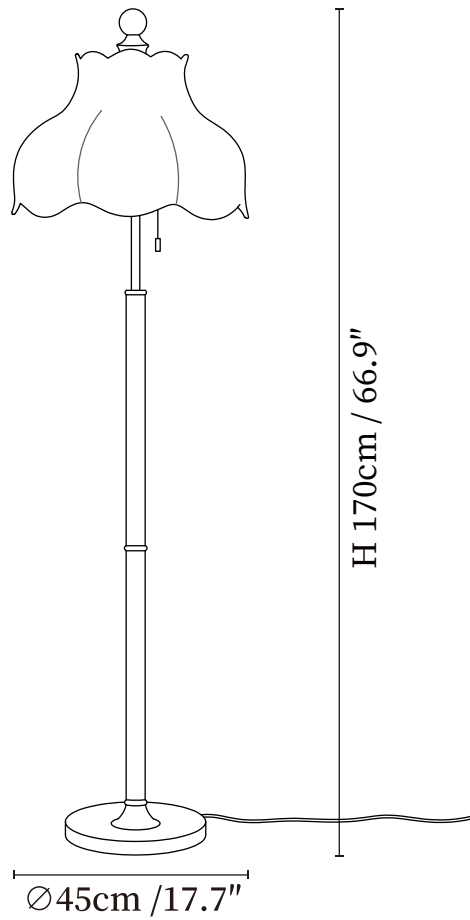

## SPECIFICATION DETAILS

\*For custom options, consult factory for details

<b>Fixture Dimensions</b>	Ø 17.7" x H 66.9"
<b>Light source</b>	E26 or E27(bulb not included)
<b>Wattage</b>	MAX40W incandescent bulb or LED equivalent.
<b>Voltage</b>	AC 110-240V
<b>Dimming</b>	Compatible with dimmable bulbs (bulb not included)
<b>Control method</b>	In line ON / OFF switch.
<b>Finishes</b>	Walnut Wood, Gold.
<b>Shade Details</b>	White.
<b>Material</b>	Fabric, Metal, Wood
<b>Cord Length</b>	Supplied with switched plug cord, length ~59" (150cm).