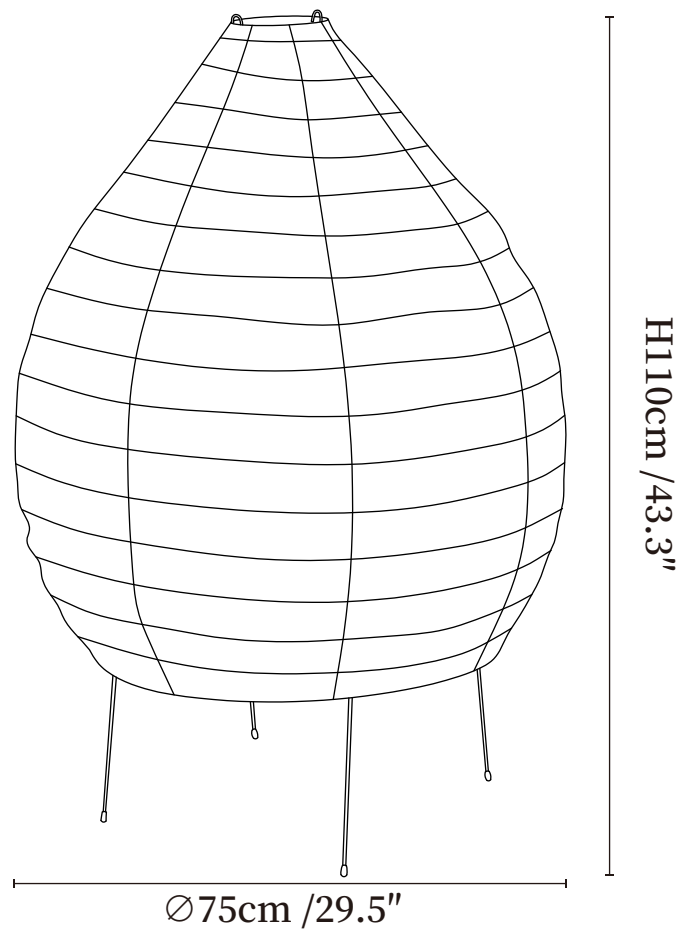

## SPECIFICATION DETAILS

\*For custom options, consult factory for details

<b>Fixture Dimensions</b>	Ø 29.5" x H 43.3"
<b>Light source</b>	E26 or E27(bulb not included)
<b>Wattage</b>	MAX 40W incandescent bulb or LED equivalent.
<b>Voltage</b>	AC 110-240V
<b>Dimming</b>	Compatible with dimmable bulbs (bulb not included)
<b>Control method</b>	In line ON / OFF switch.
<b>Finishes</b>	Black.
<b>Shade Details</b>	White.
<b>Material</b>	Rice paper, Metal, Iron.
<b>Cord Length</b>	Supplied with switched plug cord, length ~59" (150cm).