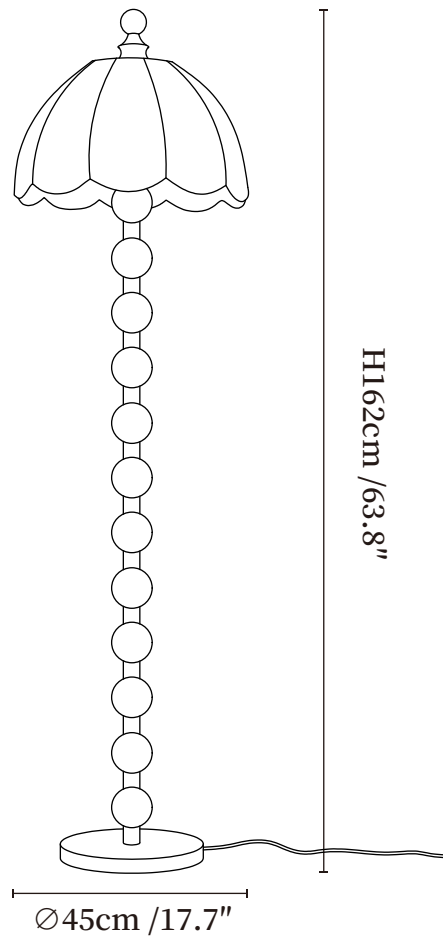

SPECIFICATION SHEET

SPECIFICATION DETAILS

*For custom options, consult factory for details

Fixture Dimensions	Ø 17.7" x H 63.8"
Light source	E26 or E27 (bulb not included)
Wattage	MAX 40W incandescent bulb or LED equivalent.
Voltage	AC 110-240V
Dimming	Compatible with dimmable bulbs (bulb not included)
Control method	In line ON / OFF switch.
Finishes	Walnut Wood, Black.
Shade Details	White.
Material	Fabric, Metal, Wood.
Cord Length	Supplied with switched plug cord, length ~59" (150cm).