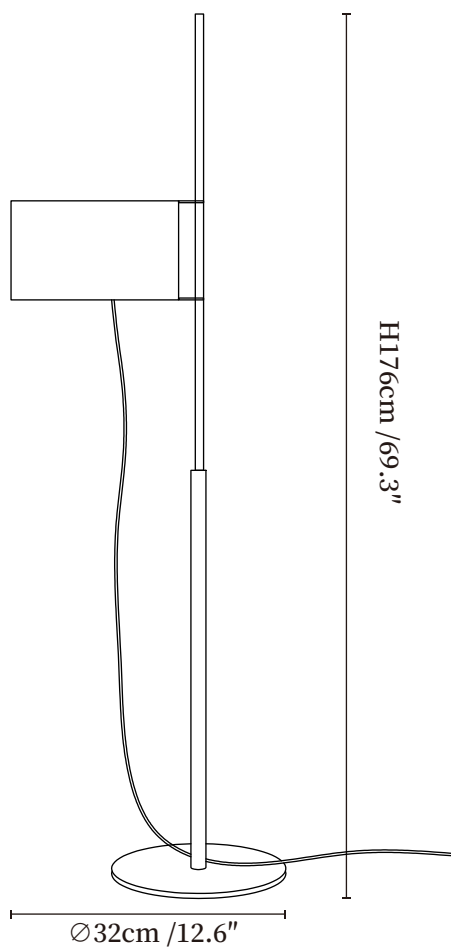

SPECIFICATION SHEET

SPECIFICATION DETAILS

*For custom options, consult factory for details

Fixture Dimensions	Ø 12.6" x H 69.3"
Light source	E26 or E27 (bulb not included)
Wattage	MAX 40W incandescent bulb or LED equivalent.
Voltage	AC 110-240V
Dimming	Compatible with dimmable bulbs (bulb not included)
Control method	In line ON / OFF switch.
Finishes	Nickel, Gold.
Shade Details	White.
Material	Metal, Fabric.
Cord Length	Supplied with switched plug cord, length ~59" (150cm).
