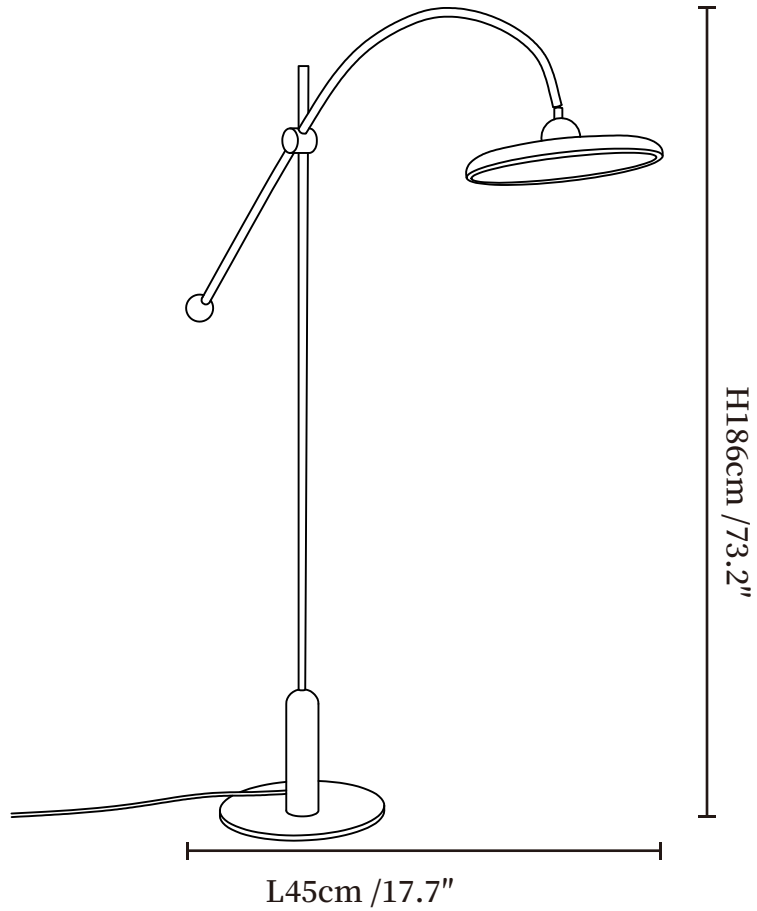

## SPECIFICATION DETAILS

\*For custom options, consult factory for details

<b>Fixture Dimensions</b>	L 17.7" x H 73.2"
<b>Light source</b>	Integrated LED
<b>Wattage</b>	~12W
<b>Voltage</b>	AC 110-240V
<b>Dimming</b>	Not supported
<b>CRI(Ra)</b>	90+CRI
<b>LED Rated Life</b>	30000 hours
<b>Control method</b>	In line ON / OFF switch.
<b>Color Temperature</b>	Warm Light (3000K), Neutral Light (4000K), Cool Light (6000K)
<b>Finishes</b>	Black & Red.
<b>Shade Details</b>	White.
<b>Material</b>	Metal.
<b>Cord Length</b>	Supplied with switched plug cord, length ~59" (150cm).