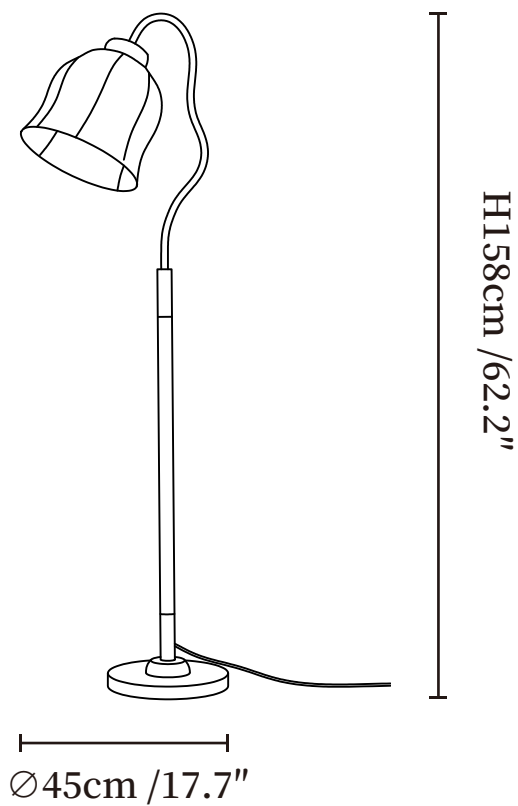

## SPECIFICATION DETAILS

\*For custom options, consult factory for details

---

<b>Fixture Dimensions</b>	Ø 17.7" x H 62.2"
<b>Light source</b>	E26 or E27 (bulb not included)
<b>Wattage</b>	MAX 40W incandescent bulb or LED equivalent.
<b>Voltage</b>	AC 110-240V
<b>Dimming</b>	Compatible with dimmable bulbs (bulb not included)
<b>Control method</b>	In line ON / OFF switch.
<b>Finishes</b>	Walnut Wood
<b>Shade Details</b>	White
<b>Material</b>	Metal, Fabric, Wood
<b>Cord Length</b>	Supplied with switched plug cord, length ~59" (150cm).