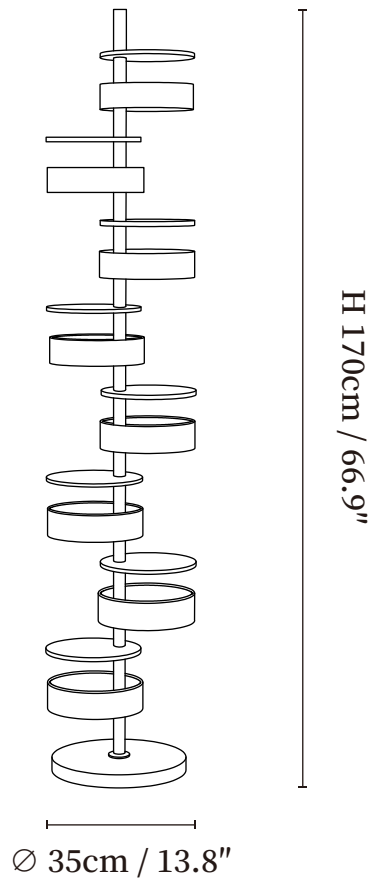

SPECIFICATION SHEET

SPECIFICATION DETAILS

*For custom options, consult factory for details

Fixture Dimensions	Ø 13.8" x H 66.9"
Light source	G9(bulb not included)
Wattage	~5W
Voltage	AC 110-240V
Dimming	Compatible with dimmable bulbs (bulb not included)
Control method	In line ON / OFF switch.
Finishes	Walnut color, Black, Chrome.
Shade Details	Walnut color, Black.
Material	Metal, Wood.
Cord Length	Supplied with switched plug cord, length ~59" (150cm).
