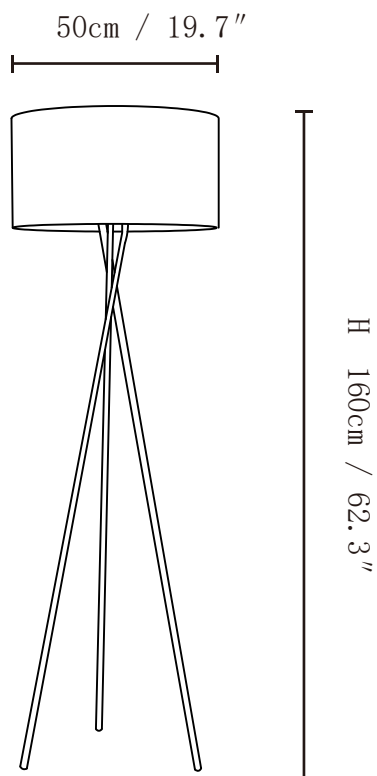

## SPECIFICATION DETAILS

\*For custom options, consult factory for details

Fixture Dimensions	Ø 19.7" x H 62.3"
Light source	E26 or E27 (bulb not included)
Wattage	MAX 40W incandescent bulb or LED equivalent.
Voltage	AC 110-240V
Dimming	Compatible with dimmable bulbs (bulb not included)
Control method	In line ON / OFF switch.
Finishes	Gold
Shade Details	White
Material	Metal, Fabric
Cord Length	Supplied with switched plug cord, length ~59" (150cm).