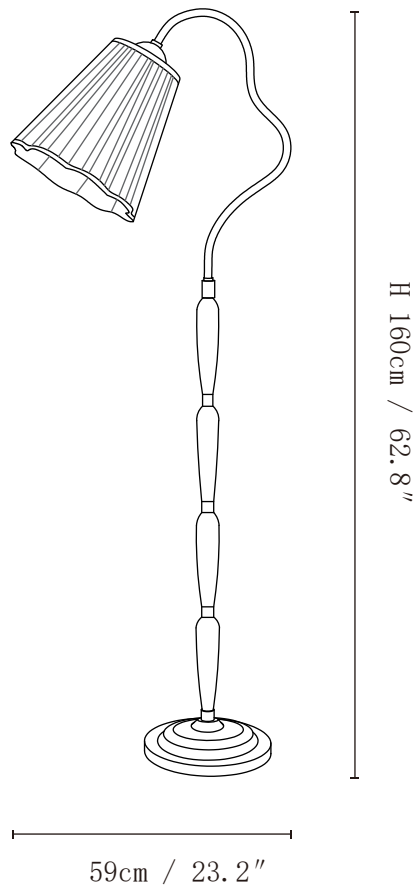

SPECIFICATION SHEET

SPECIFICATION DETAILS

*For custom options, consult factory for details

Fixture Dimensions	D 23.2" x H 62.3"
Light source	E26 or E27 (bulb not included)
Wattage	MAX 40W incandescent bulb or LED equivalent.
Voltage	AC 110-240V
Dimming	Compatible with dimmable bulbs (bulb not included)
Control method	In line ON / OFF switch.
Finishes	Nature wood color, Walnut wood color, Gold
Shade Details	White
Material	Metal, Wood, Fabric
Cord Length	Supplied with switched plug cord, length ~59" (150cm).