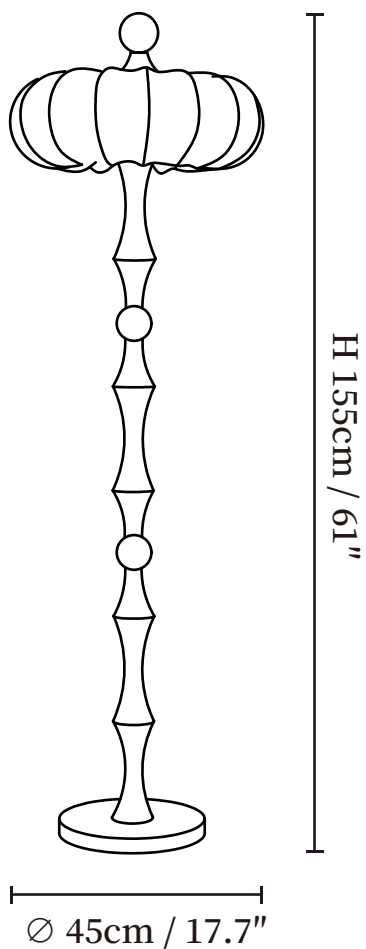

SPECIFICATION SHEET

SPECIFICATION DETAILS

*For custom options, consult factory for details

Fixture Dimensions	Ø 17.7" x H 61"
Light source	E26 or E27.
Wattage	Max 40W incandescent bulb or LED equivalent.
Voltage	AC 110-240V
Dimming	Compatible with dimmable bulbs (bulb not included)
Control method	In line ON / OFF switch.
Finishes	Black, Walnut Color.
Shade Details	White.
Material	Wood, Silk, Metal.
Cord Length	Supplied with switched plug cord, length ~59" (150cm).