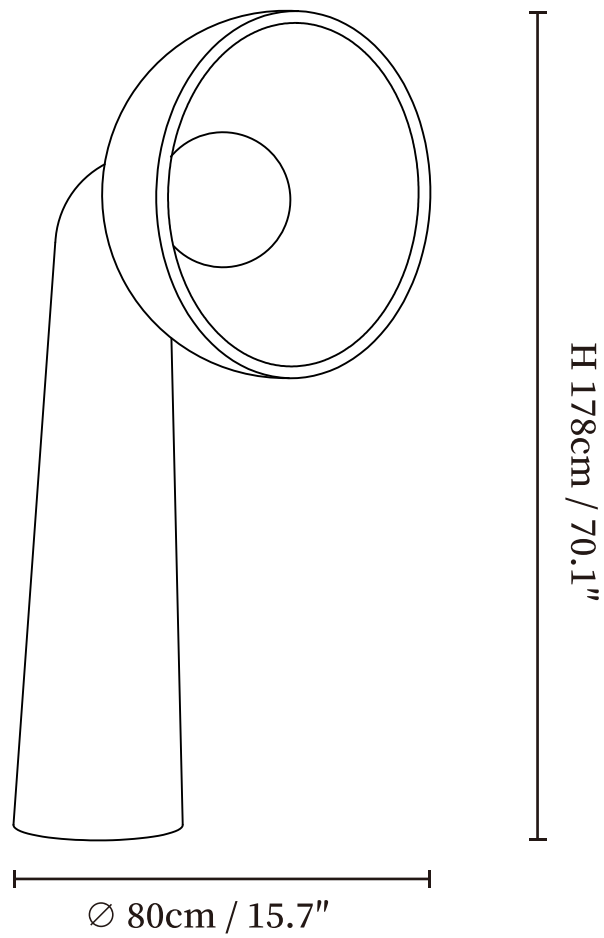

SPECIFICATION SHEET

SPECIFICATION DETAILS

*For custom options, consult factory for details

Fixture Dimensions	Ø 15.7" x H 23.6"
Light source	E26 or E27.
Wattage	Max 40W incandescent bulb or LED equivalent.
Voltage	AC 110-240V
Dimming	Compatible with dimmable bulbs (bulb not included)
Control method	In line ON / OFF switch.
Finishes	White.
Shade Details	White.
Material	Fiberglass Reinforced Plastic, Metal.
Cord Length	Supplied with switched plug cord, length ~59" (150cm).

SPECIFICATION SHEET

SPECIFICATION DETAILS

*For custom options, consult factory for details

Fixture Dimensions	Ø 31.5" x H 49.2"
Light source	E26 or E27.
Wattage	Max 40W incandescent bulb or LED equivalent.
Voltage	AC 110-240V
Dimming	Compatible with dimmable bulbs (bulb not included)
Control method	In line ON / OFF switch.
Finishes	White.
Shade Details	White.
Material	Fiberglass Reinforced Plastic, Metal.
Cord Length	Supplied with switched plug cord, length ~59" (150cm).

SPECIFICATION SHEET

SPECIFICATION DETAILS

*For custom options, consult factory for details

Fixture Dimensions	Ø 31.5" x H 70.1"
Light source	E26 or E27.
Wattage	Max 40W incandescent bulb or LED equivalent.
Voltage	AC 110-240V
Dimming	Compatible with dimmable bulbs (bulb not included)
Control method	In line ON / OFF switch.
Finishes	White.
Shade Details	White.
Material	Fiberglass Reinforced Plastic, Metal.
Cord Length	Supplied with switched plug cord, length ~59" (150cm).