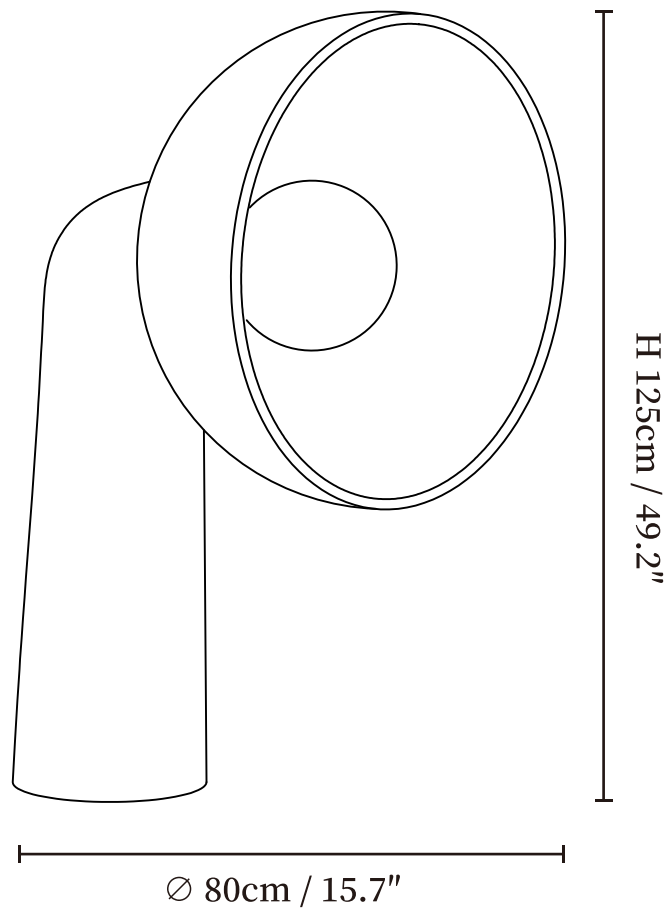

SPECIFICATION SHEET

SPECIFICATION DETAILS

*For custom options, consult factory for details

Fixture Dimensions	Ø 15.7" x H 23.6"
Light source	E26 or E27.
Wattage	Max 40W incandescent bulb or LED equivalent.
Voltage	AC 110-240V
Dimming	Compatible with dimmable bulbs (bulb not included)
Control method	In line ON / OFF switch.
Finishes	White.
Shade Details	White.
Material	Fiberglass Reinforced Plastic, Metal.
Cord Length	Supplied with switched plug cord, length ~59" (150cm).

SPECIFICATION SHEET

SPECIFICATION DETAILS

*For custom options, consult factory for details

Fixture Dimensions	Ø 31.5" x H 49.2"
Light source	E26 or E27.
Wattage	Max 40W incandescent bulb or LED equivalent.
Voltage	AC 110-240V
Dimming	Compatible with dimmable bulbs (bulb not included)
Control method	In line ON / OFF switch.
Finishes	White.
Shade Details	White.
Material	Fiberglass Reinforced Plastic, Metal.
Cord Length	Supplied with switched plug cord, length ~59" (150cm).

SPECIFICATION SHEET

SPECIFICATION DETAILS

*For custom options, consult factory for details

Fixture Dimensions	Ø 31.5" x H 70.1"
Light source	E26 or E27.
Wattage	Max 40W incandescent bulb or LED equivalent.
Voltage	AC 110-240V
Dimming	Compatible with dimmable bulbs (bulb not included)
Control method	In line ON / OFF switch.
Finishes	White.
Shade Details	White.
Material	Fiberglass Reinforced Plastic, Metal.
Cord Length	Supplied with switched plug cord, length ~59" (150cm).