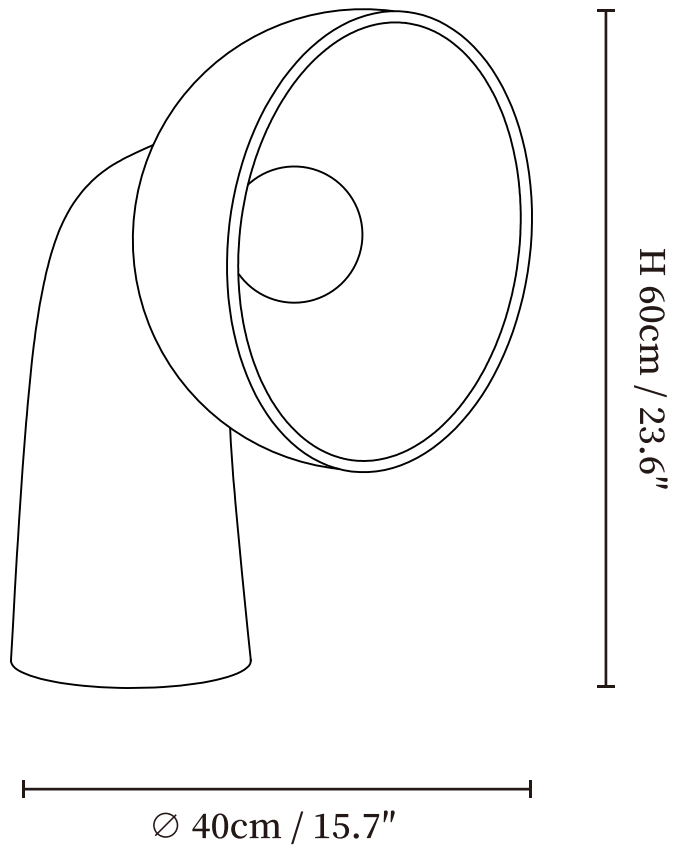

SPECIFICATION SHEET

SPECIFICATION DETAILS

*For custom options, consult factory for details

Fixture Dimensions	Ø 15.7" x H 23.6"
Light source	E26 or E27.
Wattage	Max 40W incandescent bulb or LED equivalent.
Voltage	AC 110-240V
Dimming	Compatible with dimmable bulbs (bulb not included)
Control method	In line ON / OFF switch.
Finishes	White.
Shade Details	White.
Material	Fiberglass Reinforced Plastic, Metal.
Cord Length	Supplied with switched plug cord, length ~59" (150cm).

SPECIFICATION SHEET

SPECIFICATION DETAILS

*For custom options, consult factory for details

Fixture Dimensions	Ø 31.5" x H 49.2"
Light source	E26 or E27.
Wattage	Max 40W incandescent bulb or LED equivalent.
Voltage	AC 110-240V
Dimming	Compatible with dimmable bulbs (bulb not included)
Control method	In line ON / OFF switch.
Finishes	White.
Shade Details	White.
Material	Fiberglass Reinforced Plastic, Metal.
Cord Length	Supplied with switched plug cord, length ~59" (150cm).

SPECIFICATION SHEET

SPECIFICATION DETAILS

*For custom options, consult factory for details

Fixture Dimensions	Ø 31.5" x H 70.1"
Light source	E26 or E27.
Wattage	Max 40W incandescent bulb or LED equivalent.
Voltage	AC 110-240V
Dimming	Compatible with dimmable bulbs (bulb not included)
Control method	In line ON / OFF switch.
Finishes	White.
Shade Details	White.
Material	Fiberglass Reinforced Plastic, Metal.
Cord Length	Supplied with switched plug cord, length ~59" (150cm).