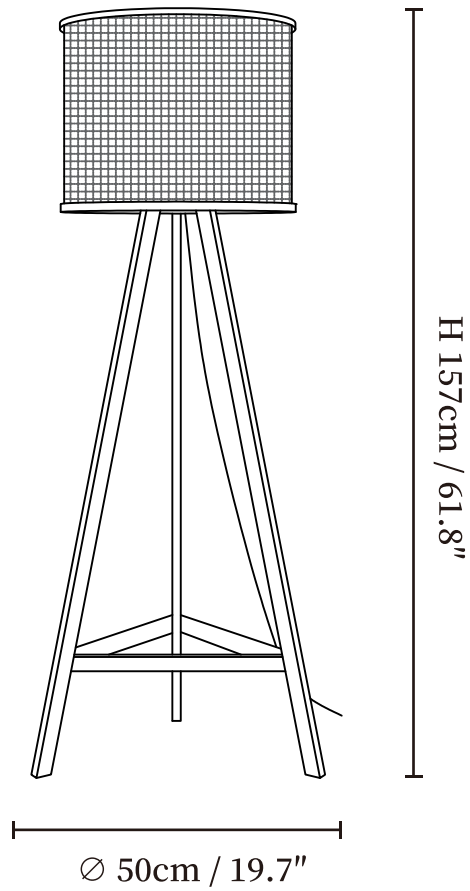

SPECIFICATION SHEET

SPECIFICATION DETAILS

*For custom options, consult factory for details

Fixture Dimensions	\varnothing 19.7" x H 61.8"
Light source	E26 or E27.
Wattage	Max 40W incandescent bulb or LED equivalent.
Voltage	AC 110-240V
Dimming	Compatible with dimmable bulbs (bulb not included)
Control method	In line ON / OFF switch.
Finishes	Black, Wood color.
Shade Details	Nature rattan.
Material	Rattan, Wood, Metal.
Cord Length	Supplied with switched plug cord, length ~59" (150cm).
