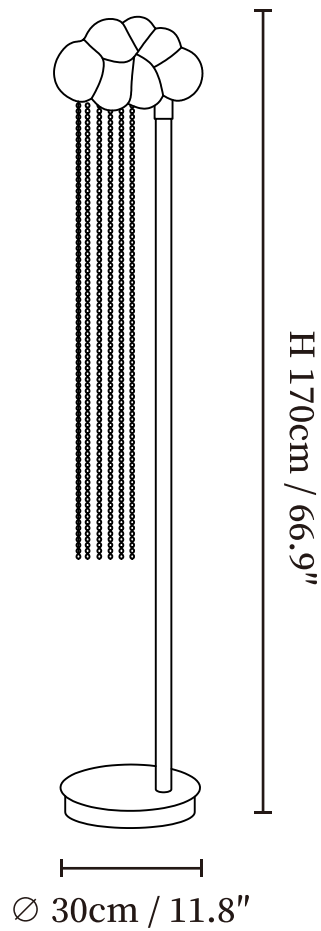

SPECIFICATION SHEET

SPECIFICATION DETAILS

*For custom options, consult factory for details

Fixture Dimensions	∅ 11.8" x H 66.9"
Light source	Integrated LED
Wattage	~ 5W incandescent bulb or LED equivalent.
Voltage	AC 110-240V
Dimming	Compatible with dimmable LED and dimmable bulbs.
Control method	In line ON / OFF switch.
CRI(Ra)	90+CRI
LED Rated Life	30000 hours
Color Temperature	Warm Light (3000K), Neutral Light (4000K), Cool Light (6000K)
Finishes	Black, Wood color, Walnut Color.
Shade Details	Clear.
Material	Crystal glass, Wood, Metal.
Cord Length	Supplied with switched plug cord, length ~59" (150cm).